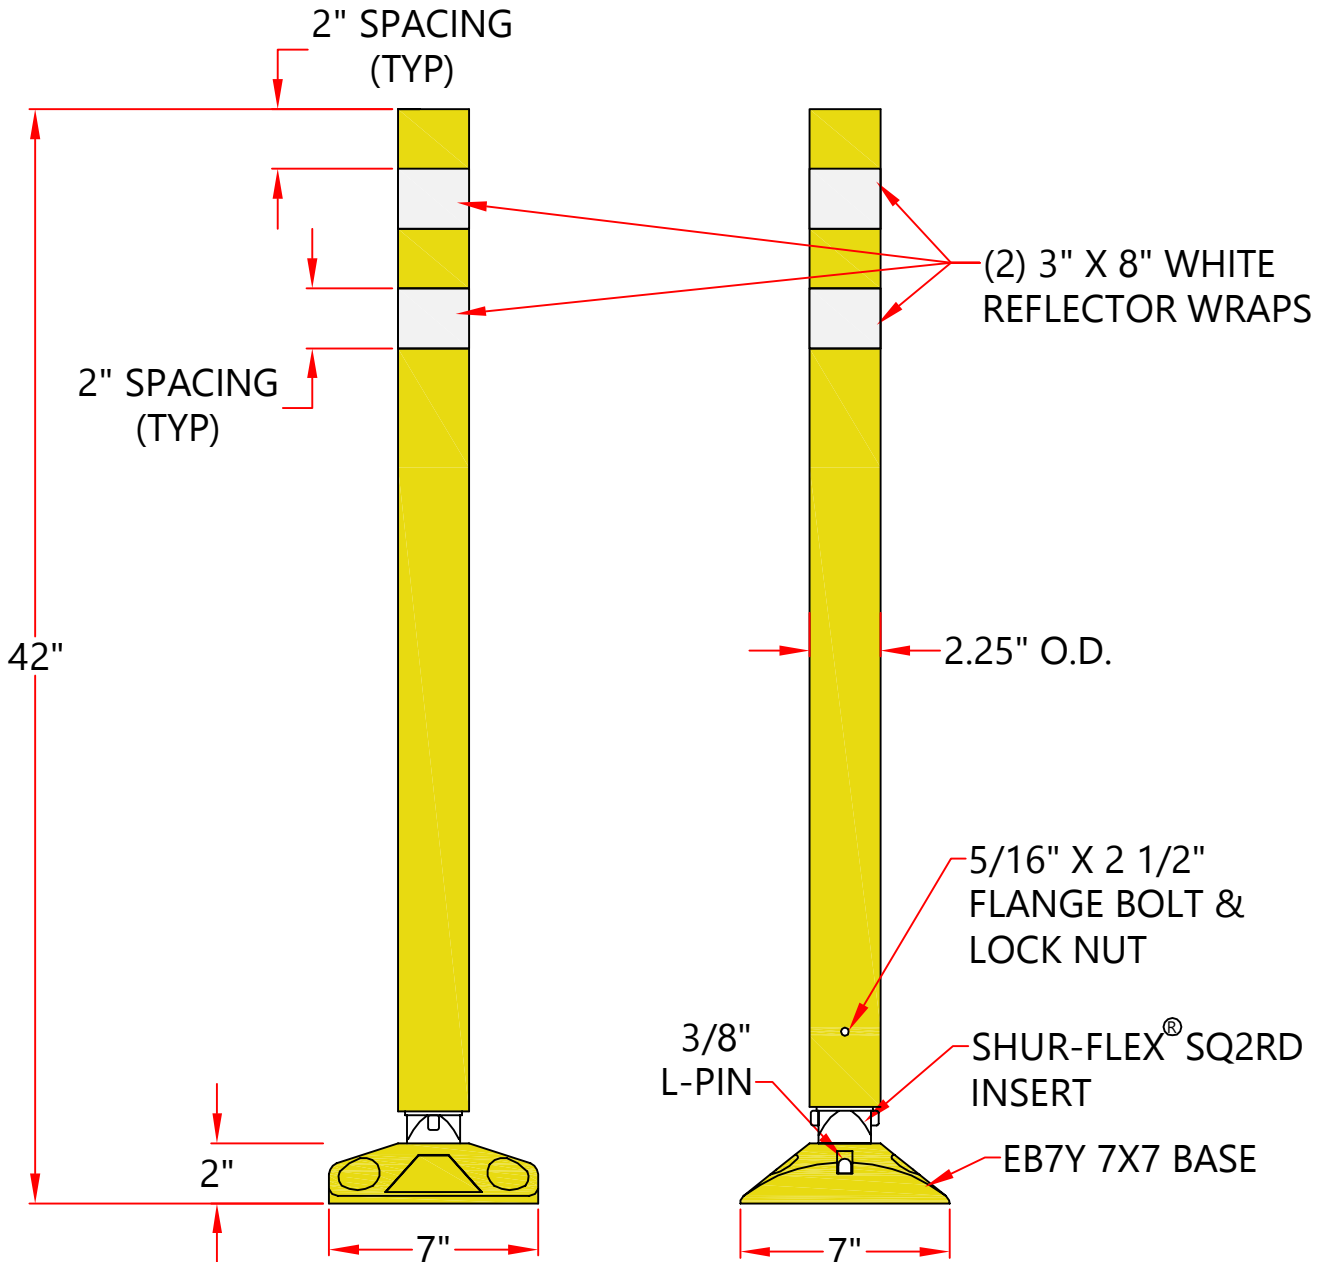

# SHUR-FLEX<sup>®</sup> SURFACE MOUNT YELLOW

## 42" POST

(#EK42YP3 POST & Sq2Rd JOINT)

(#EB7Y 7X7 YELLOW BASE)

SHUR-TITE/EK42YP3 082420.dwg, 8/24/2020 9:37:18 AM

SHUR-TITE<sup>®</sup>  
PRODUCTS

TYPE

SHUR-FLEX<sup>®</sup> SURFACE MOUNT  
42" POST

DRAWN BY: