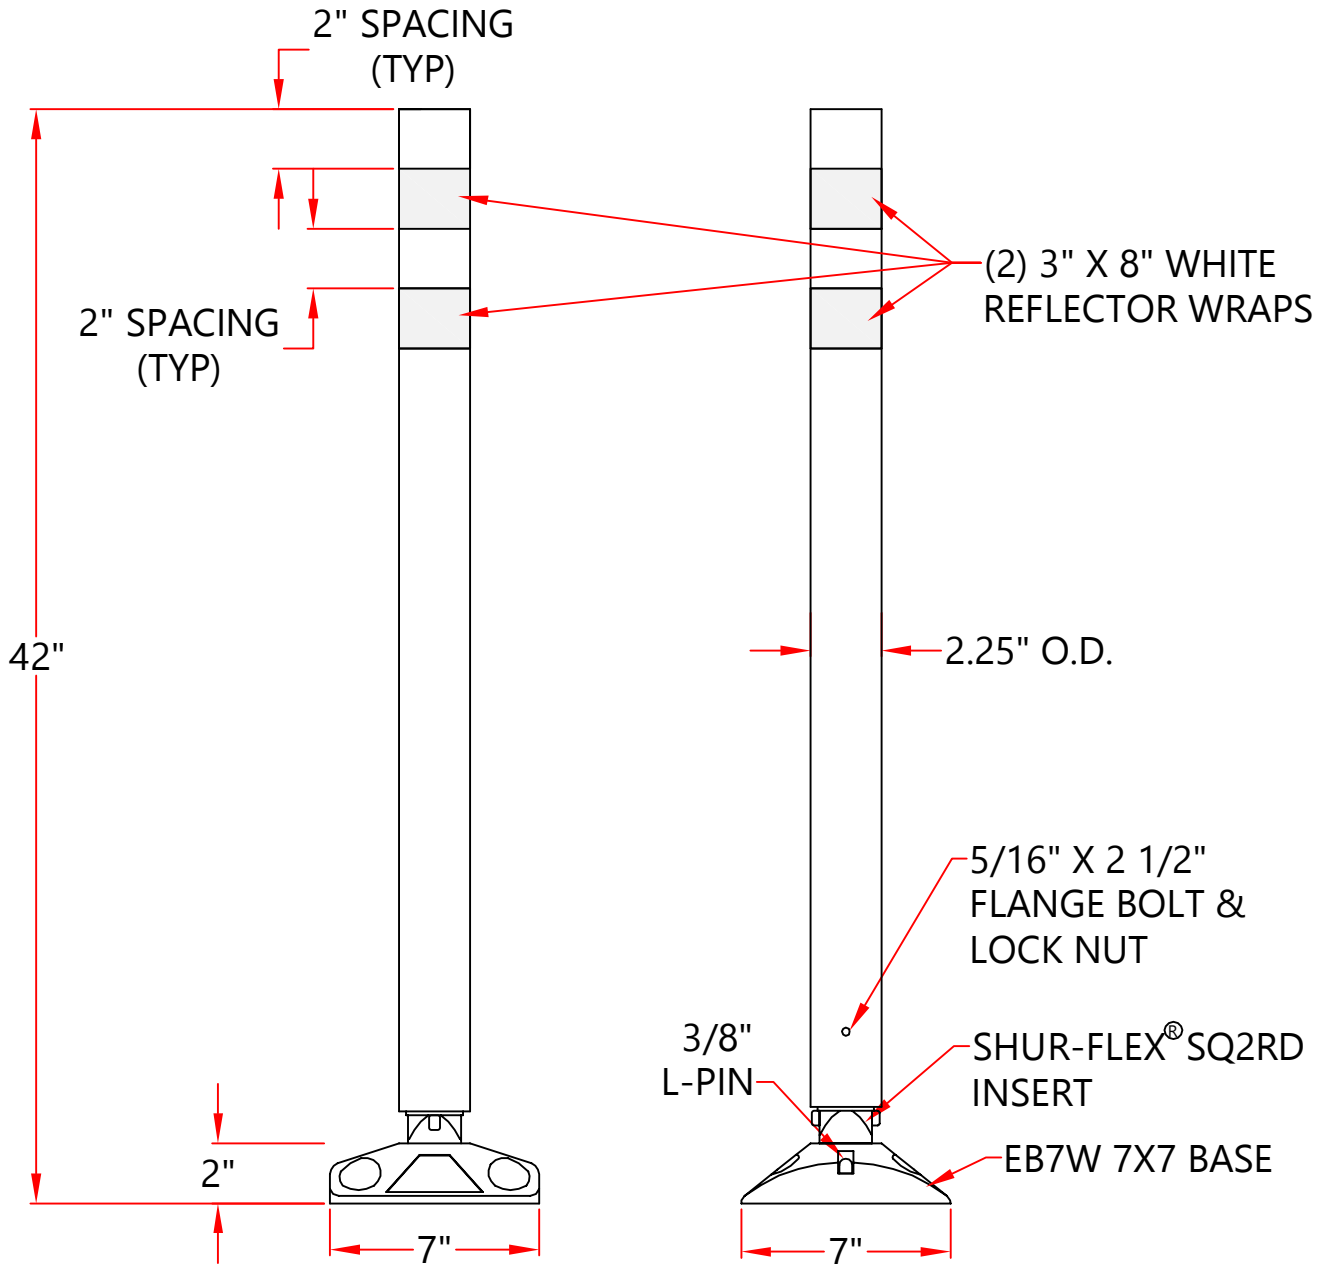

# SHUR-FLEX<sup>®</sup> SURFACE MOUNT WHITE 42" POST

(#EK42WP3 POST & Sq2Rd JOINT)

(#EB7W 7X7 WHITE BASE)

SHUR-TITE/EK42WP3 08-24-20.dwg, 8/24/2020 9:39:19 AM

SHUR-TITE<sup>®</sup>  
PRODUCTS

TYPE

SHUR-FLEX<sup>®</sup> SURFACE MOUNT  
42" POST

DRAWN BY:

CSC

ITEM #:

EK42WP3

CHECKED BY:

DWH

DATE:

08/24/20