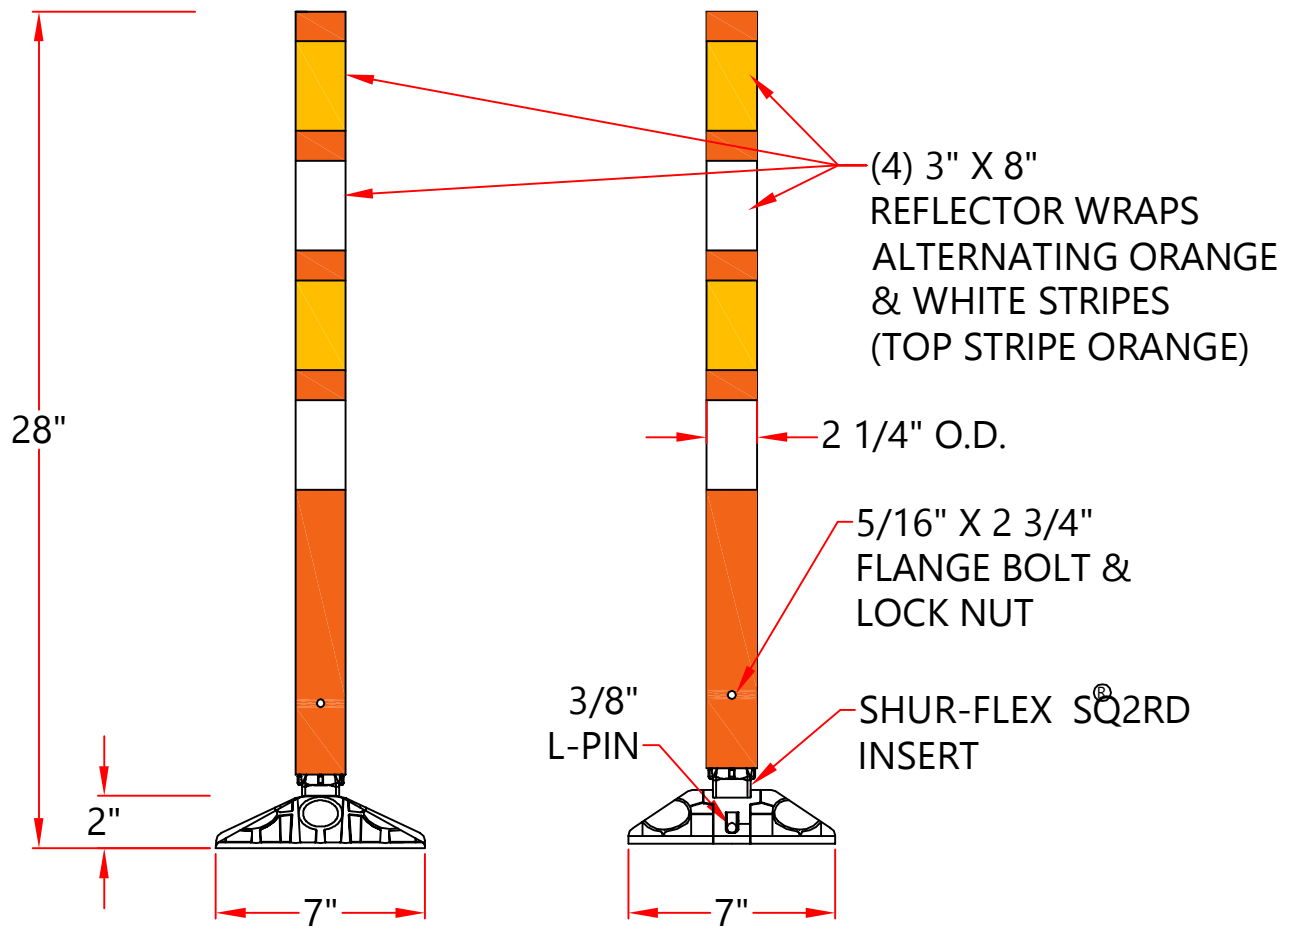

# SHUR-FLEX<sup>®</sup> SURFACE MOUNT 28" ORANGE POST #E7C280P3

SHUR-TITE\SHUR-FLEX SUR MNT\E7C280P3 082420.dwg, 8/24/2020 9:42:28 AM

**SHUR-TITE<sup>®</sup>**  
**PRODUCTS**

TYPE

SHUR-FLEX<sup>®</sup> SURFACE MOUNT  
28" ORANGE POST

DRAWN BY:  
CSC

ITEM #:  
E7C280P3

CHECKED BY:  
DWH

DATE:  
08/24/20

SHEET:  
1 OF 1