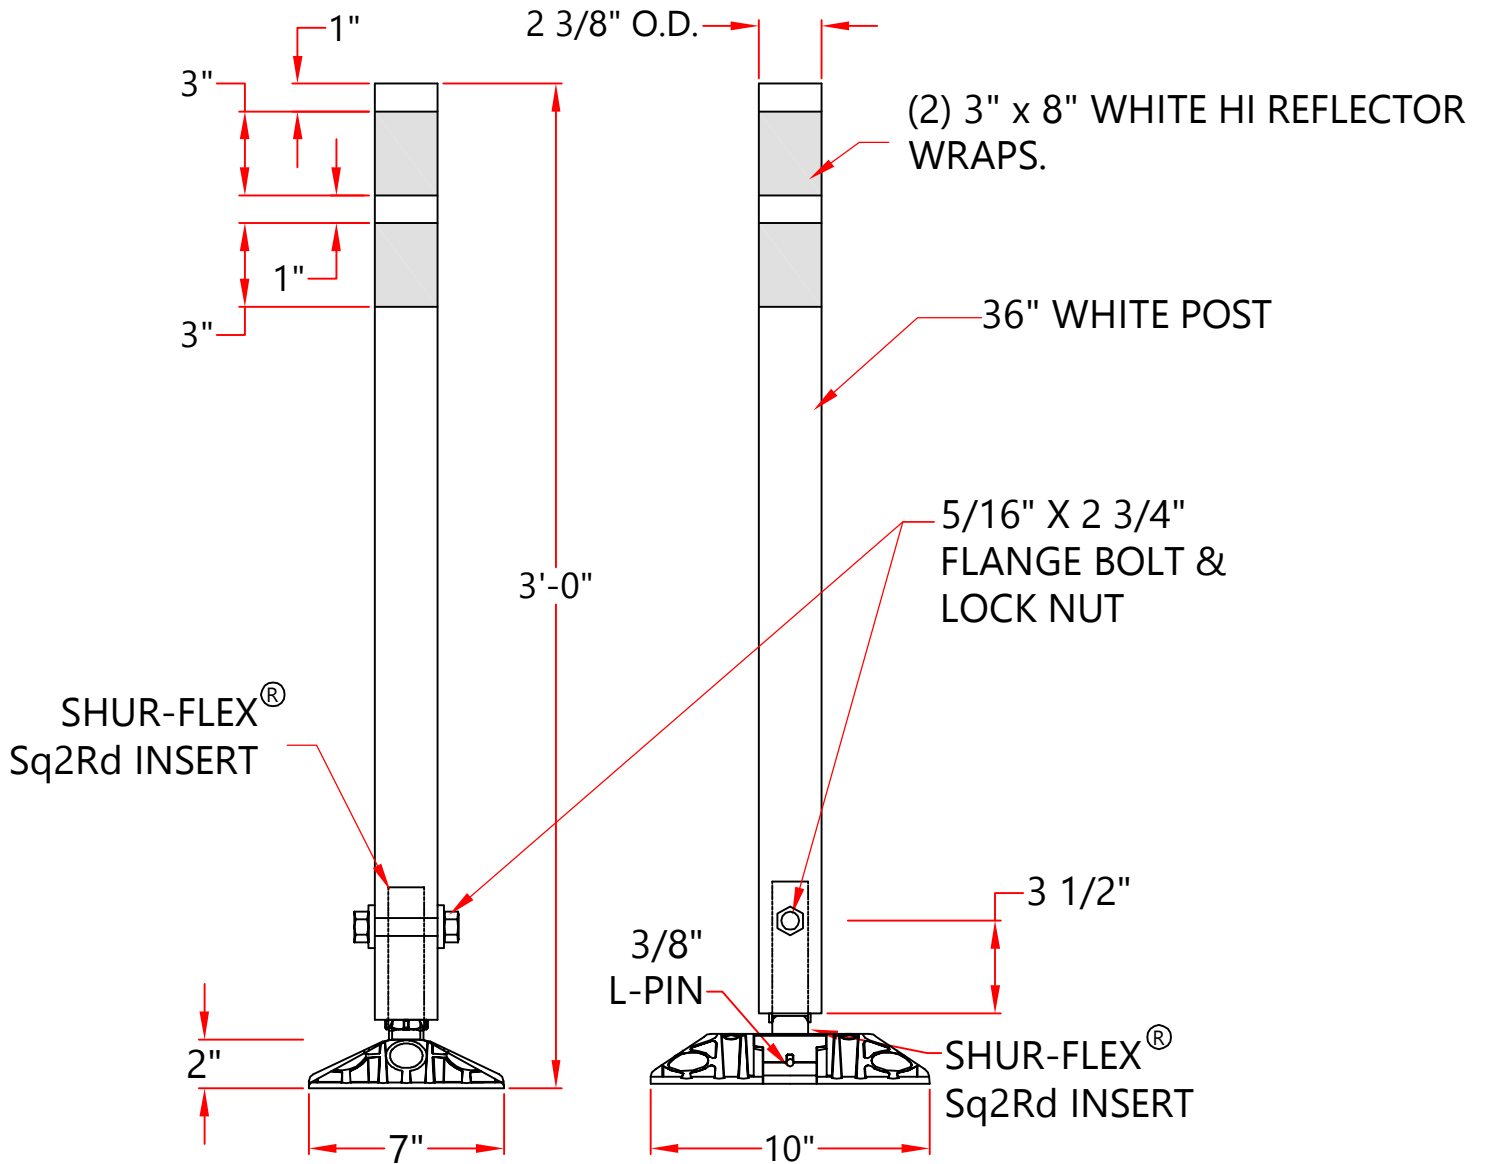

SHUR-FLEX[®] SURFACE MOUNT

36" POST

(#E10C36WP3)

SHUR-TITE\SHUR-FLEX SUR MNT\E10C36WP3 082420.dwg, 8/24/2020 9:35:51 AM

SHUR-TITE[®]
PRODUCTS

TYPE:

SHUR-FLEX[®] SURFACE MOUNT
36" POST

DRAWN BY:
CSC

ITEM #:
E10C36WP3

CHECKED BY:
DWH

DATE:
08/24/20

SHEET:
1 OF 1