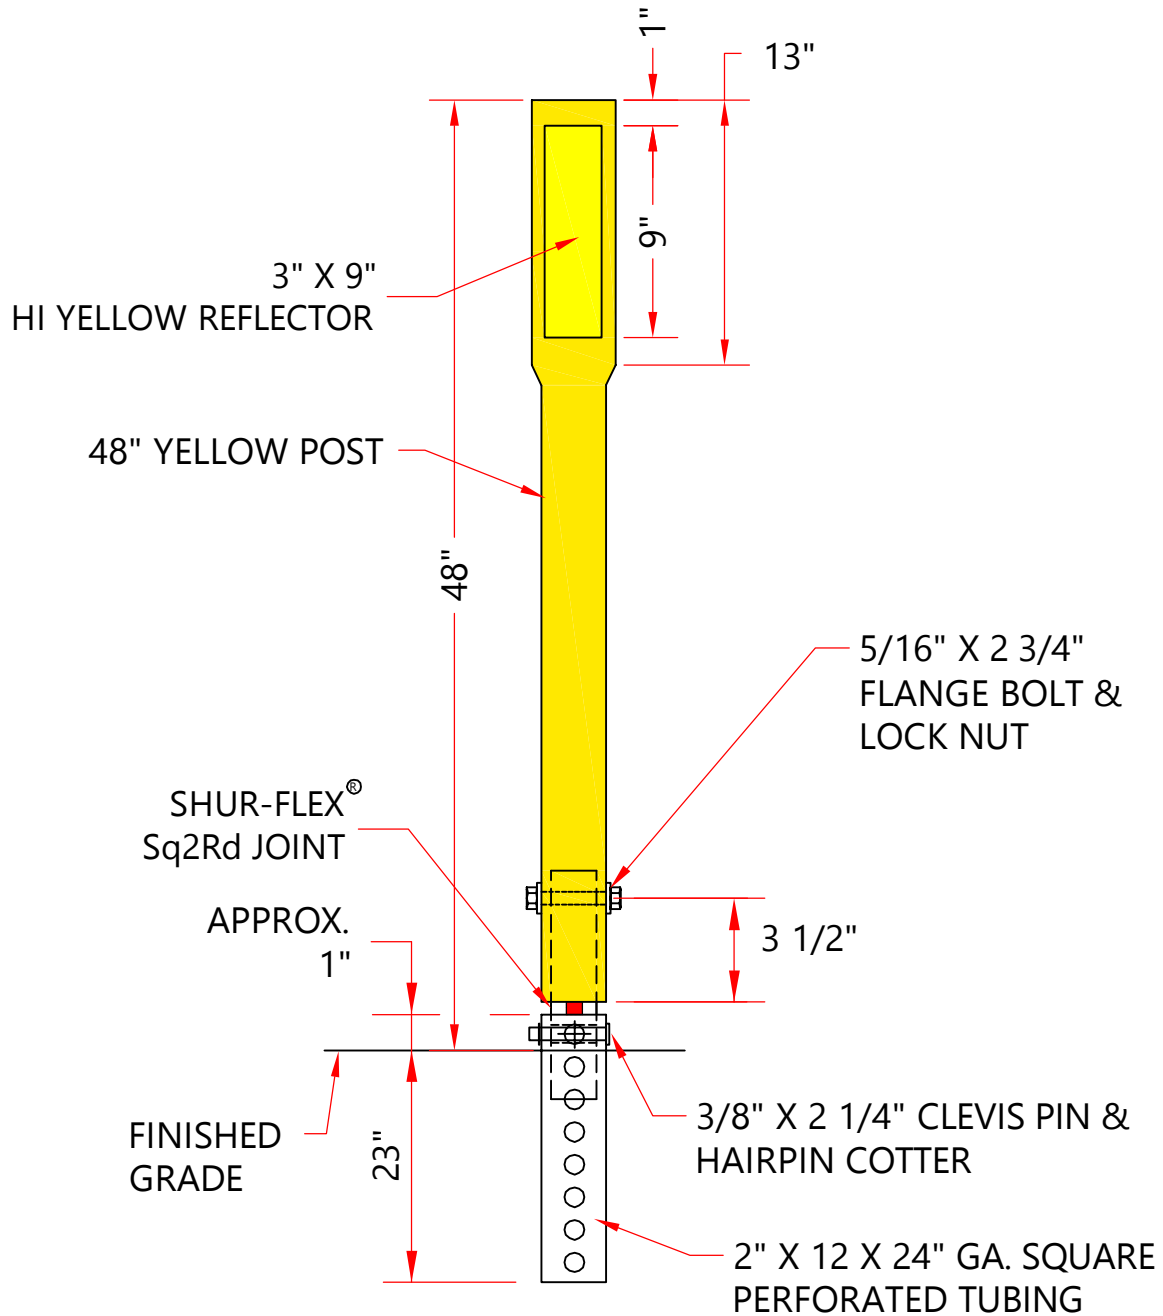

# SHUR-FLEX<sup>®</sup> DRIVEABLE DELINEATOR DETAIL (#DC48YR2) 3" X 9" YELLOW REFLECTOR

PAT# 7,722,286

SHUR-TITE SHUR-FLEX DRIVEABLE DC48YR2 082420.dwg, 8/24/2020 10:08:23 AM

**SHUR-TITE<sup>®</sup>  
PRODUCTS**

TYPE:

SHUR-FLEX<sup>®</sup> DRIVEABLE  
DELINEATOR DETAIL

DRAWN BY: CSC	ITEM #: DC48YR2
CHECKED BY: DWH	DATE: 08/24/20
	SHEET: 1 / 1