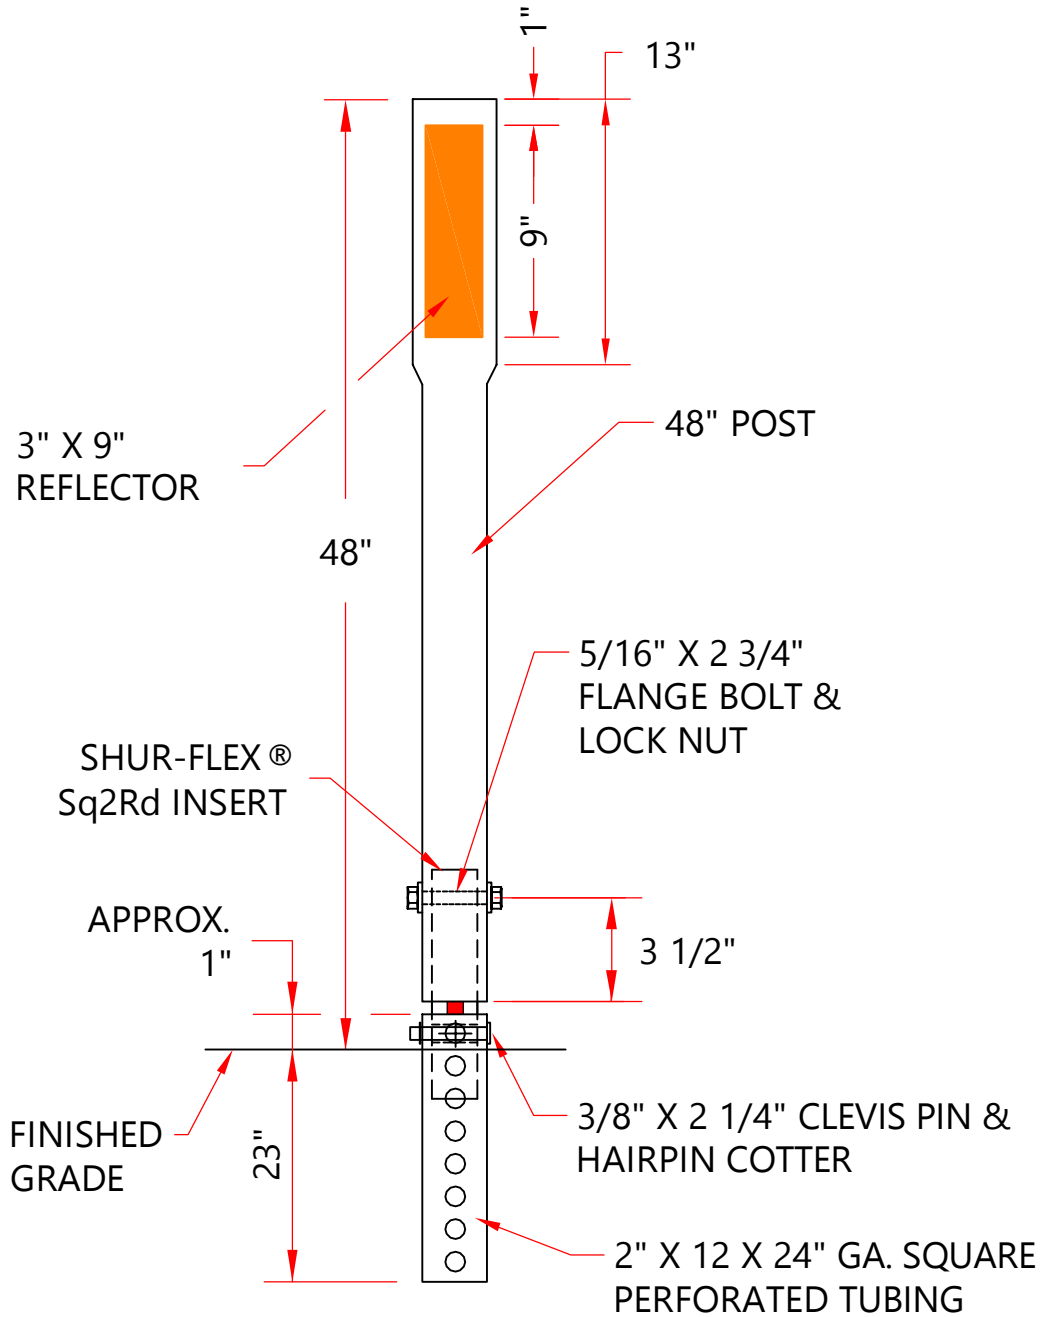

SHUR-FLEX[®] DRIVEABLE DELINEATOR DETAIL (#DC48WR2)

PAT# 7,722,286

**SHUR-TITE[®]
PRODUCTS**

TYPE:

SHUR-FLEX[®] DRIVEABLE
DELINEATOR DETAIL

DRAWN BY:
CSC

ITEM #:
DC48WR2

CHECKED BY:
DWH