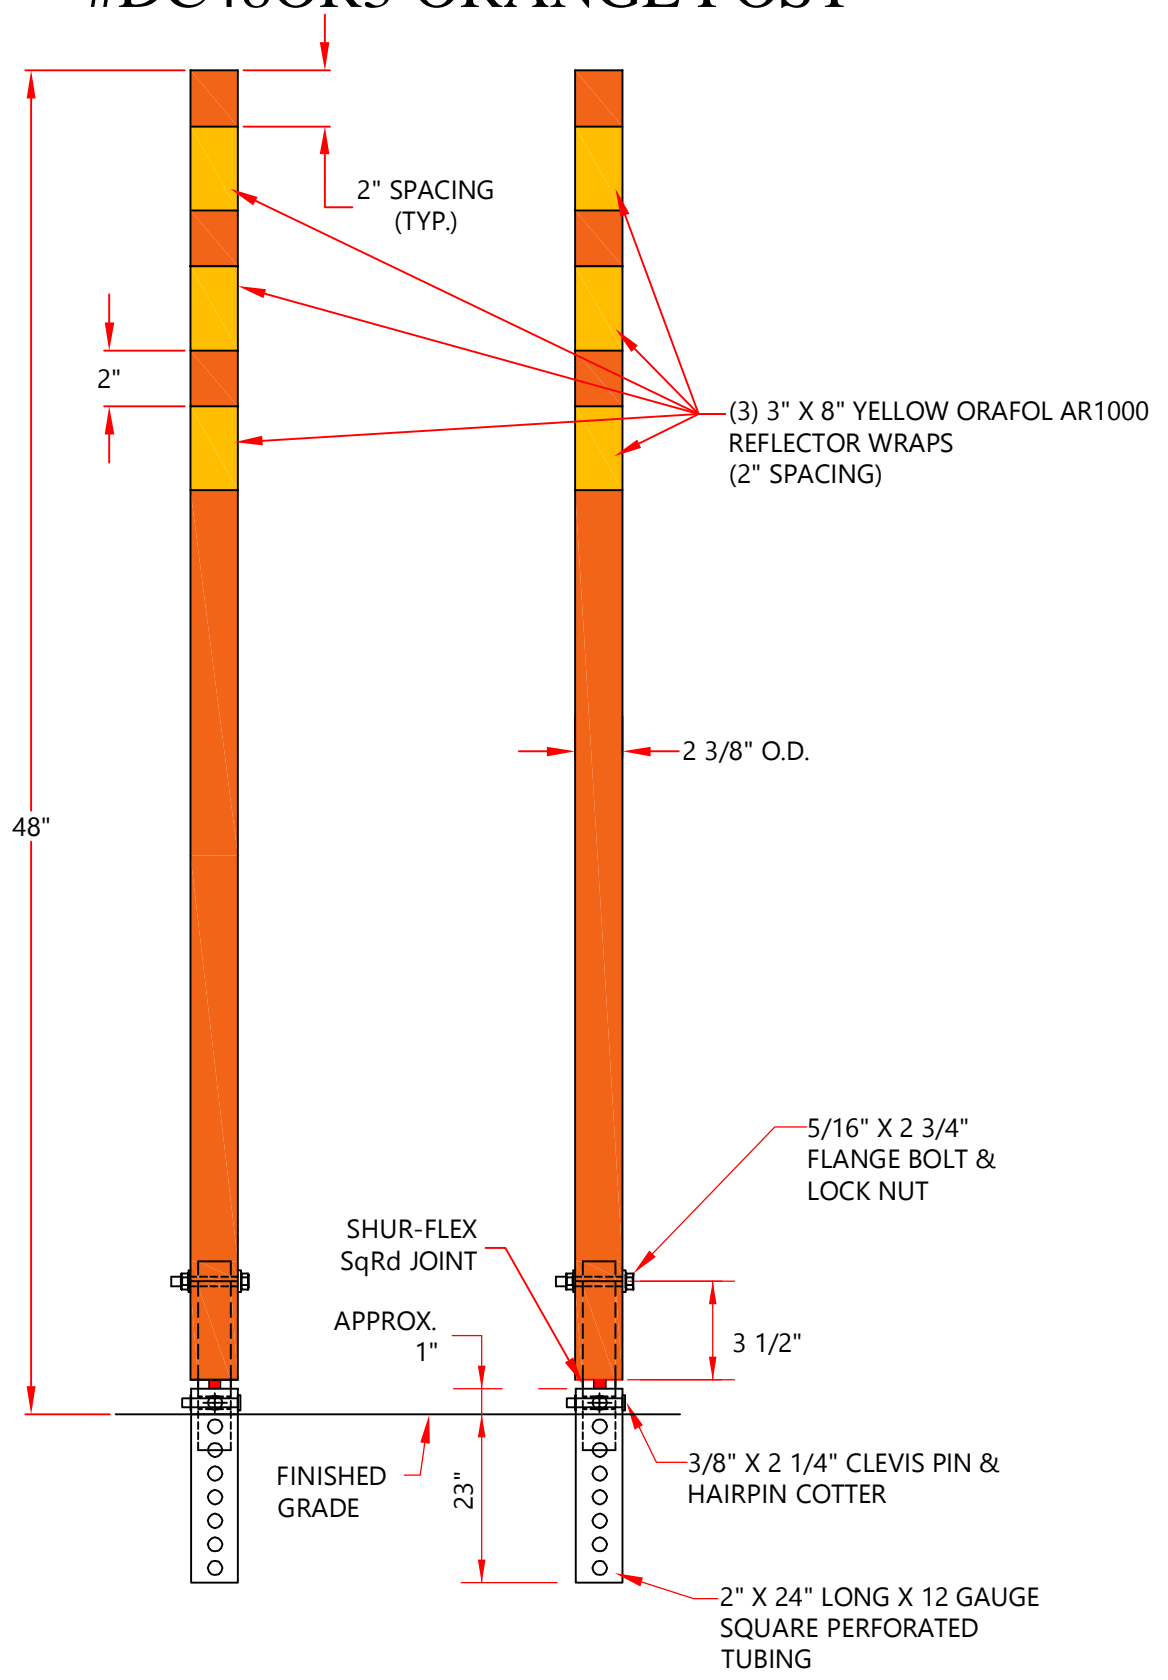

# SHUR-FLEX<sup>®</sup> DRIVABLE 48" DELINEATOR DETAIL #DC48OR3 ORANGE POST

SHUR-TITE<sup>®</sup>  
PRODUCTS

TYPE

SHUR-FLEX<sup>®</sup> DRIVABLE  
48" DELINEATOR DETAIL

DRAWN BY:

CSC

ITEM #:

DC48OR3