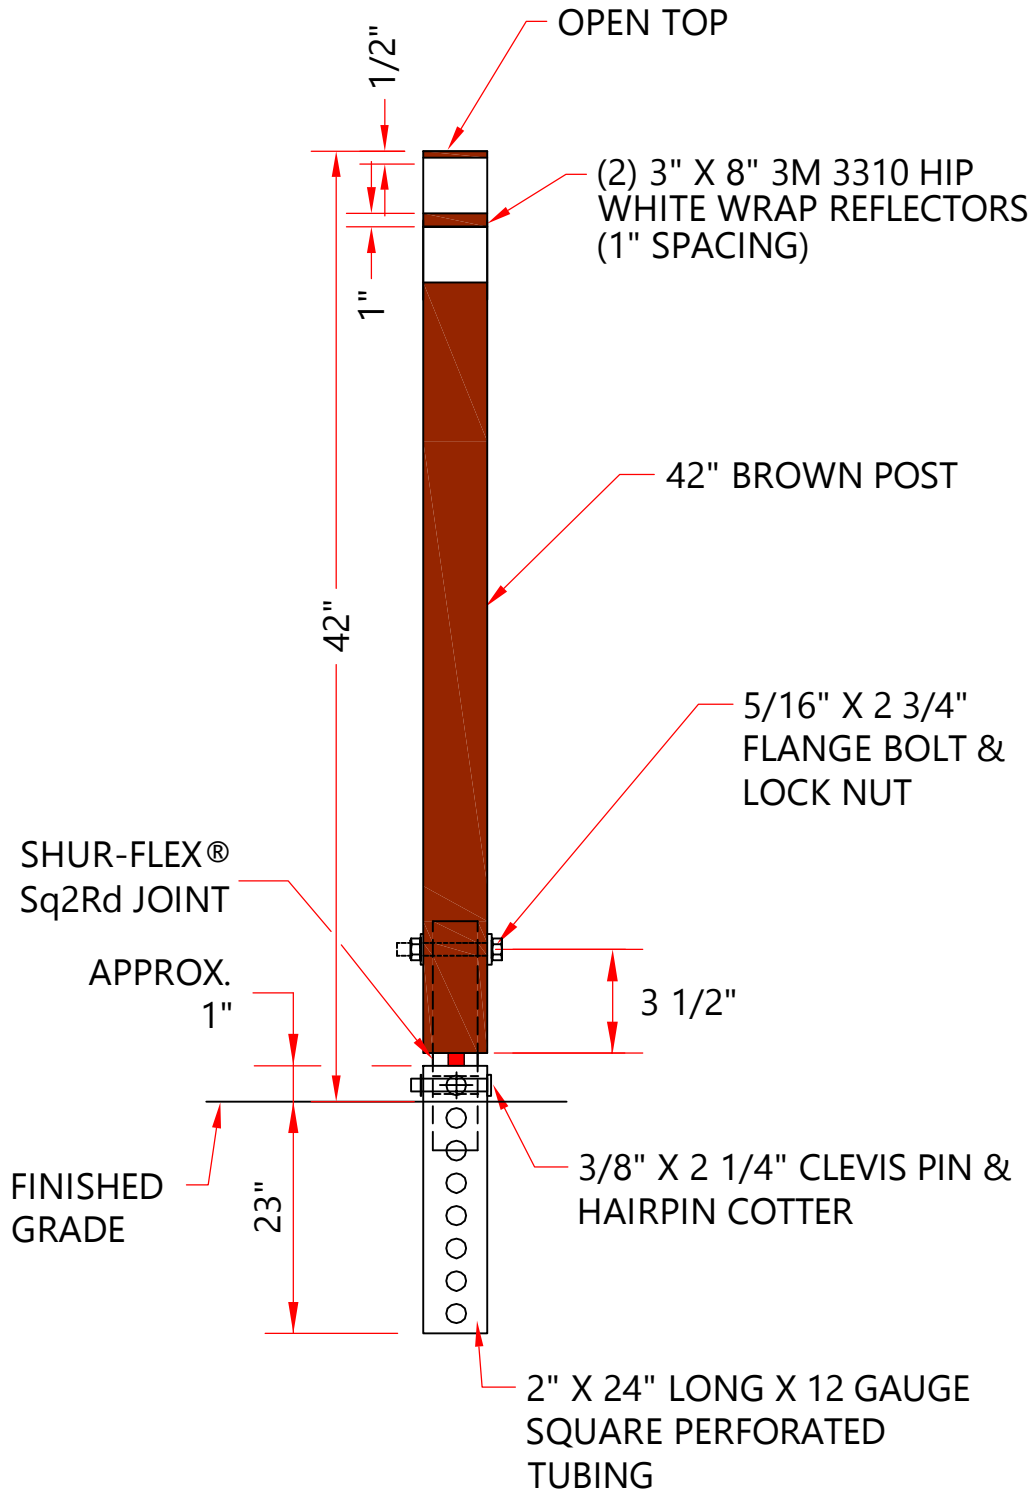

# SHUR-FLEX<sup>®</sup> DRIVEABLE 42" DELINEATOR DETAIL

#DC42NR3

SHUR-TITE SHUR-FLEX DRIVEABLE/DC42NR3 42 IN BROWN 082420.dwg, 8/24/2020 10:05:19 AM BOX 2283

**SHUR-TITE<sup>®</sup>  
PRODUCTS**

TYPE:

**SHUR-FLEX<sup>®</sup> DRIVEABLE  
42" DELINEATOR DETAIL**

DRAWN BY:  
CSC

ITEM #:  
DC42NR3

CHECKED BY:  
DWH

DATE:  
08/24/20

SHEET:  
1 OF 1