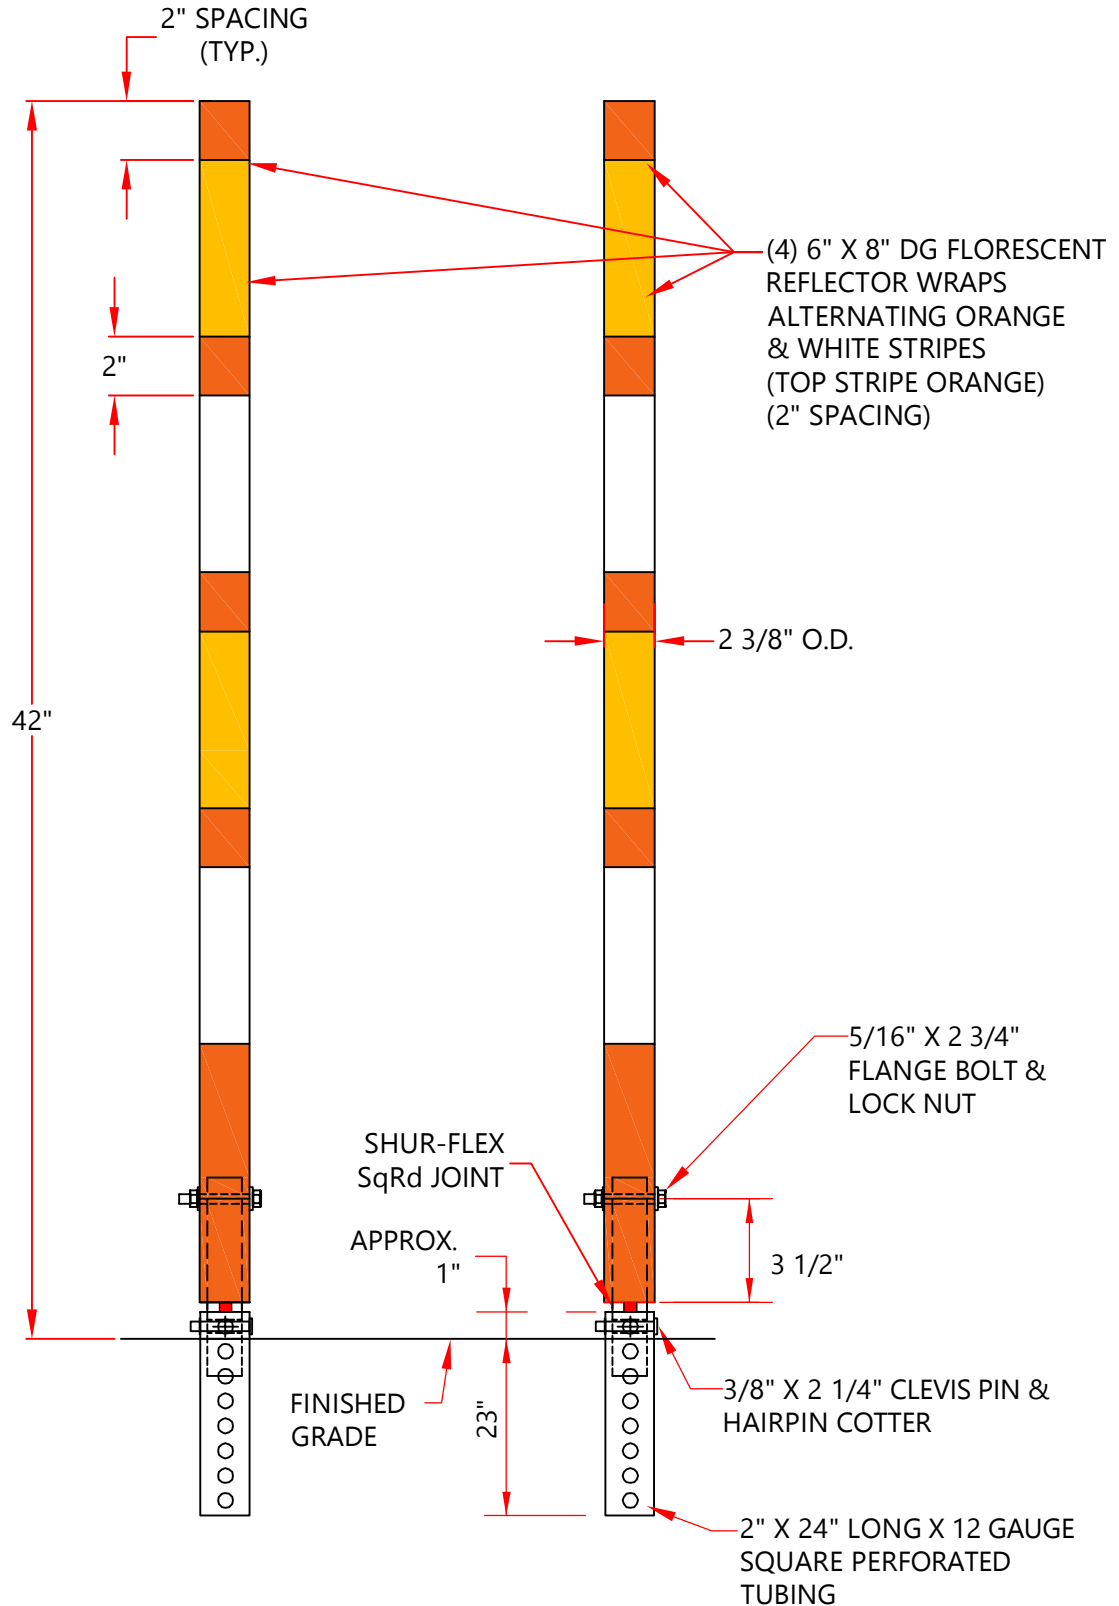

# SHUR-FLEX<sup>®</sup> DRIVABLE 42" DELINEATOR DETAIL #DC42OR3 ORANGE POST

P:\SHUR-TITE\SHUR-FLEX DRIVABLE\DC42OR3 42 IN 082420.dwg, 8/24/20 10:28:43 AM

SHUR-TITE<sup>®</sup>  
PRODUCTS

TYPE

SHUR-FLEX<sup>®</sup> DRIVABLE  
42" DELINEATOR DETAIL

DRAWN BY:	CSC	ITEM #:	DC42OR3
CHECKED BY:	DWH	DATE:	08/24/20
		SHEET:	1 OF 1