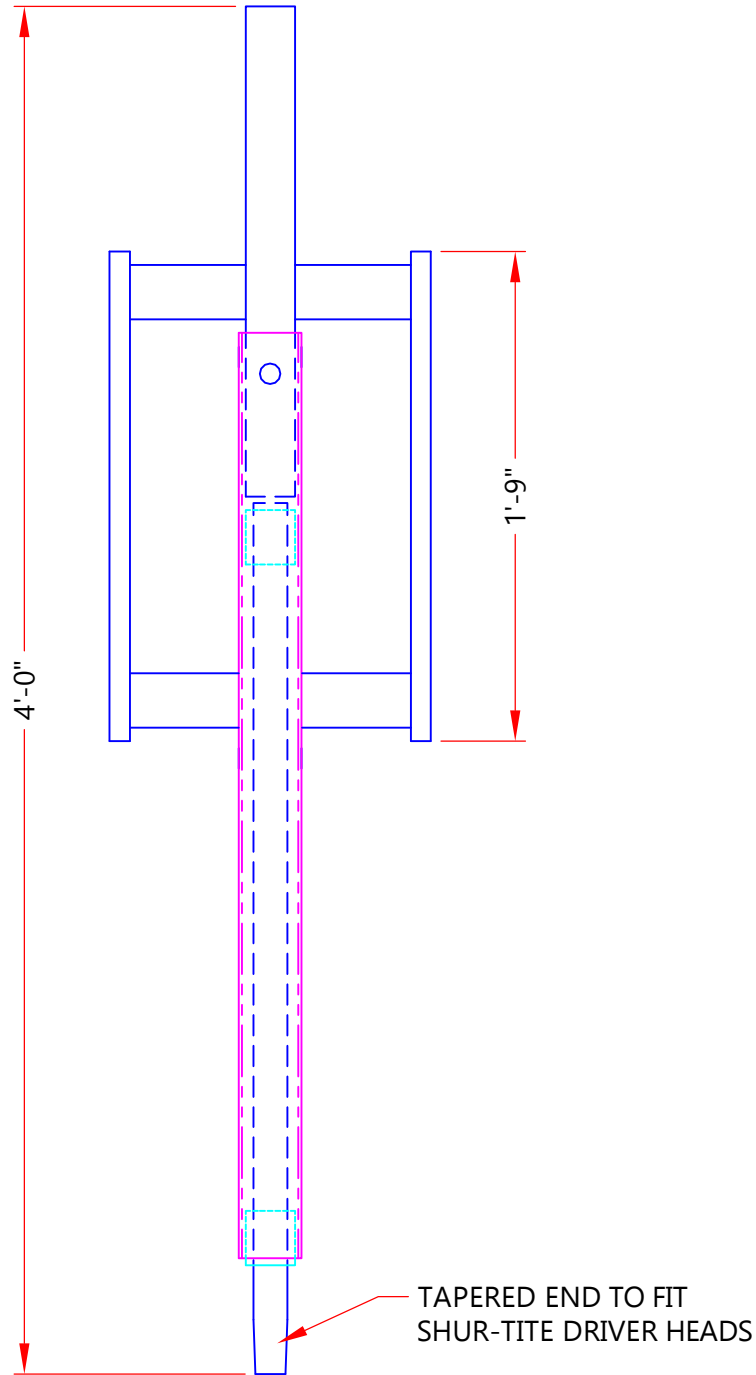

SHUR-TITE® SLIDE HAMMER DRIVER

WEIGHT = 47 LBS.

SHUR-TITE®
PRODUCTS

TYPE:

SHUR-TITE®
SLIDE HAMMER DRIVER

DRAWN BY:
PH

ITEM #:
SWH07

CHECKED BY:
DWH