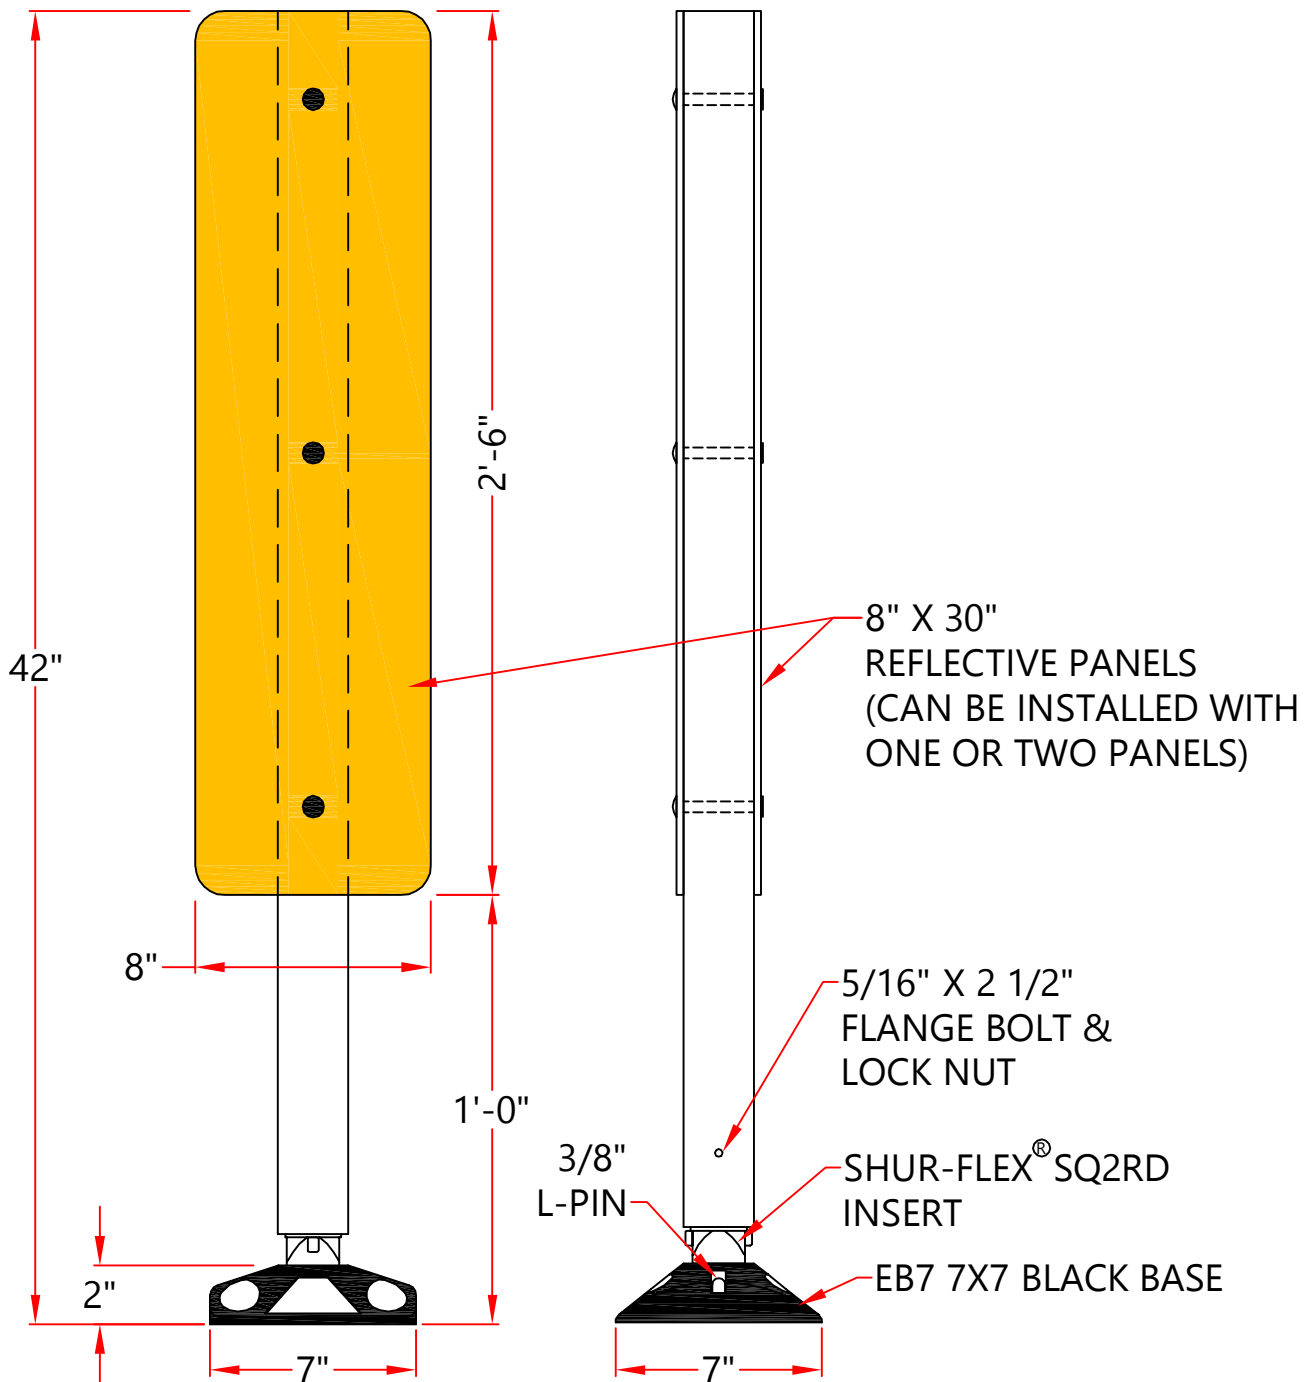

SHUR-FLEX[®] SURFACE MOUNT HIGH VISIBILITY MEDIAN SEPARATOR

SHUR-TITE[®]
PRODUCTS

P. O. BOX 965
HUTTO, TEXAS 78634

(512) 218-9500

TYPE

SHUR-FLEX[®] SURFACE MOUNT
HIGH VISIBILITY MEDIAN SEPARATOR

DRAWN BY:

CSC