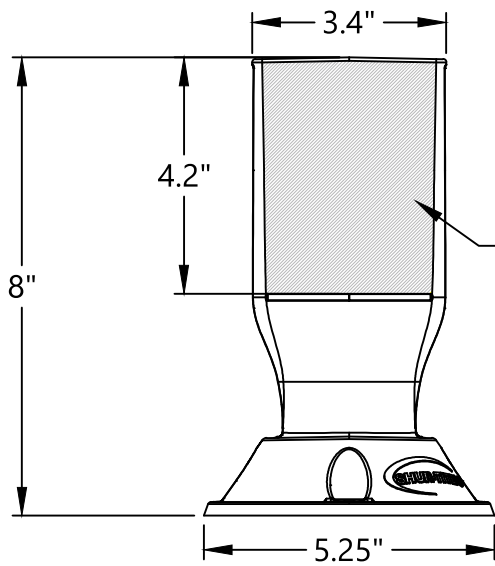

SHUR-TITE[®] CTB WHITE "CUP MOUNT" DELINEATOR ITEM #GQ8WR1

UP TO 12 SQ. IN.
REFLECTIVE PER
SIDE (3" X 4")

4" BOLT DIA.

.3" DIA. HOLES (TYP.)
4 PLACES

CHANNEL RING WITH
HOLES FOR EPOXY ADHESION

.3" DIA. HOLES (TYP.)
4 PLACES

SHUR-TITE\CTB\408 080620.dwg, 8/19/2020 3:03:15 PM

**SHUR-TITE[®]
PRODUCTS**

Q. BOX 2283
ROUND ROCK, TEXAS 78680

(512) 218-9500

TYPE:

SHUR-TITE[®] CTB WHITE
"CUP MOUNT" DELINEATOR DETAIL

DRAWN BY:

CSC