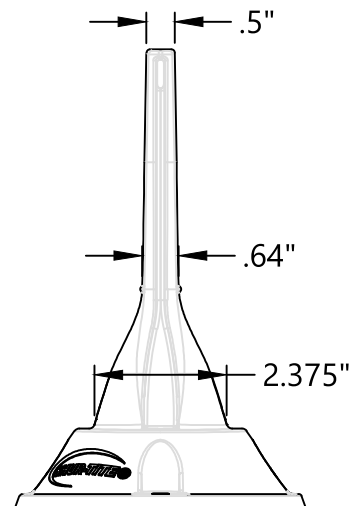

SHUR-TITE[®] CTB WHITE "CUP MOUNT" DELINEATOR ITEM #GQ8WR1

UP TO 12 SQ. IN.
REFLECTIVE PER
SIDE (3" X 4")

4" BOLT DIA.

.3" DIA. HOLES (TYP.)
4 PLACES

CHANNEL RING WITH
HOLES FOR EPOXY ADHESION

.3" DIA. HOLES (TYP.)
4 PLACES

SHUR-TITE\CTB\408 080620.dwg, 8/19/2020 3:03:15 PM

**SHUR-TITE[®]
PRODUCTS**

Q. BOX 2283
ROUND ROCK, TEXAS 78680

(512) 218-9500

TYPE:

SHUR-TITE[®] CTB WHITE
"CUP MOUNT" DELINEATOR DETAIL

DRAWN BY:

CSC