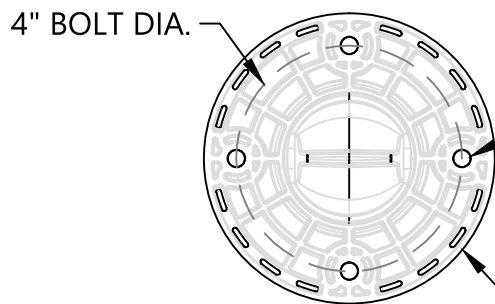

SHUR-TITE[®] CTB WHITE "CUP MOUNT" DELINEATOR ITEM #GQ8WR1

UP TO 12 SQ. IN.
REFLECTIVE PER
SIDE (3" X 4")

4" BOLT DIA.

.3" DIA. HOLES (TYP.)
4 PLACES

CHANNEL RING WITH
HOLES FOR EPOXY ADHESION

.3" DIA. HOLES (TYP.)
4 PLACES

SHUR-TITE\CTB\408 080620.dwg, 8/19/2020 3:03:15 PM

**SHUR-TITE[®]
PRODUCTS**

Q. BOX 2283
ROUND ROCK, TEXAS 78680

(512) 218-9500

TYPE:

SHUR-TITE[®] CTB WHITE
"CUP MOUNT" DELINEATOR DETAIL

DRAWN BY:

CSC