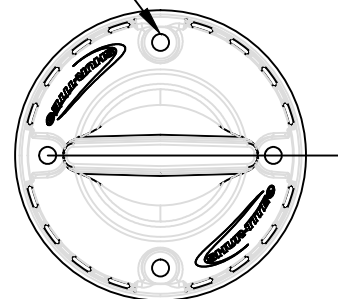

SHUR-TITE[®] CTB WHITE "CUP MOUNT" DELINEATOR ITEM #GQ8WR1

UP TO 12 SQ. IN.
REFLECTIVE PER
SIDE (3" X 4")

4" BOLT DIA.

.3" DIA. HOLES (TYP.)
4 PLACES

CHANNEL RING WITH
HOLES FOR EPOXY ADHESION

.3" DIA. HOLES (TYP.)
4 PLACES

SHUR-TITE\CTB\408 080620.dwg, 8/19/2020 3:03:15 PM

**SHUR-TITE[®]
PRODUCTS**

Q. BOX 2283
ROUND ROCK, TEXAS 78680

(512) 218-9500

TYPE:

SHUR-TITE[®] CTB WHITE
"CUP MOUNT" DELINEATOR DETAIL

DRAWN BY:

CSC