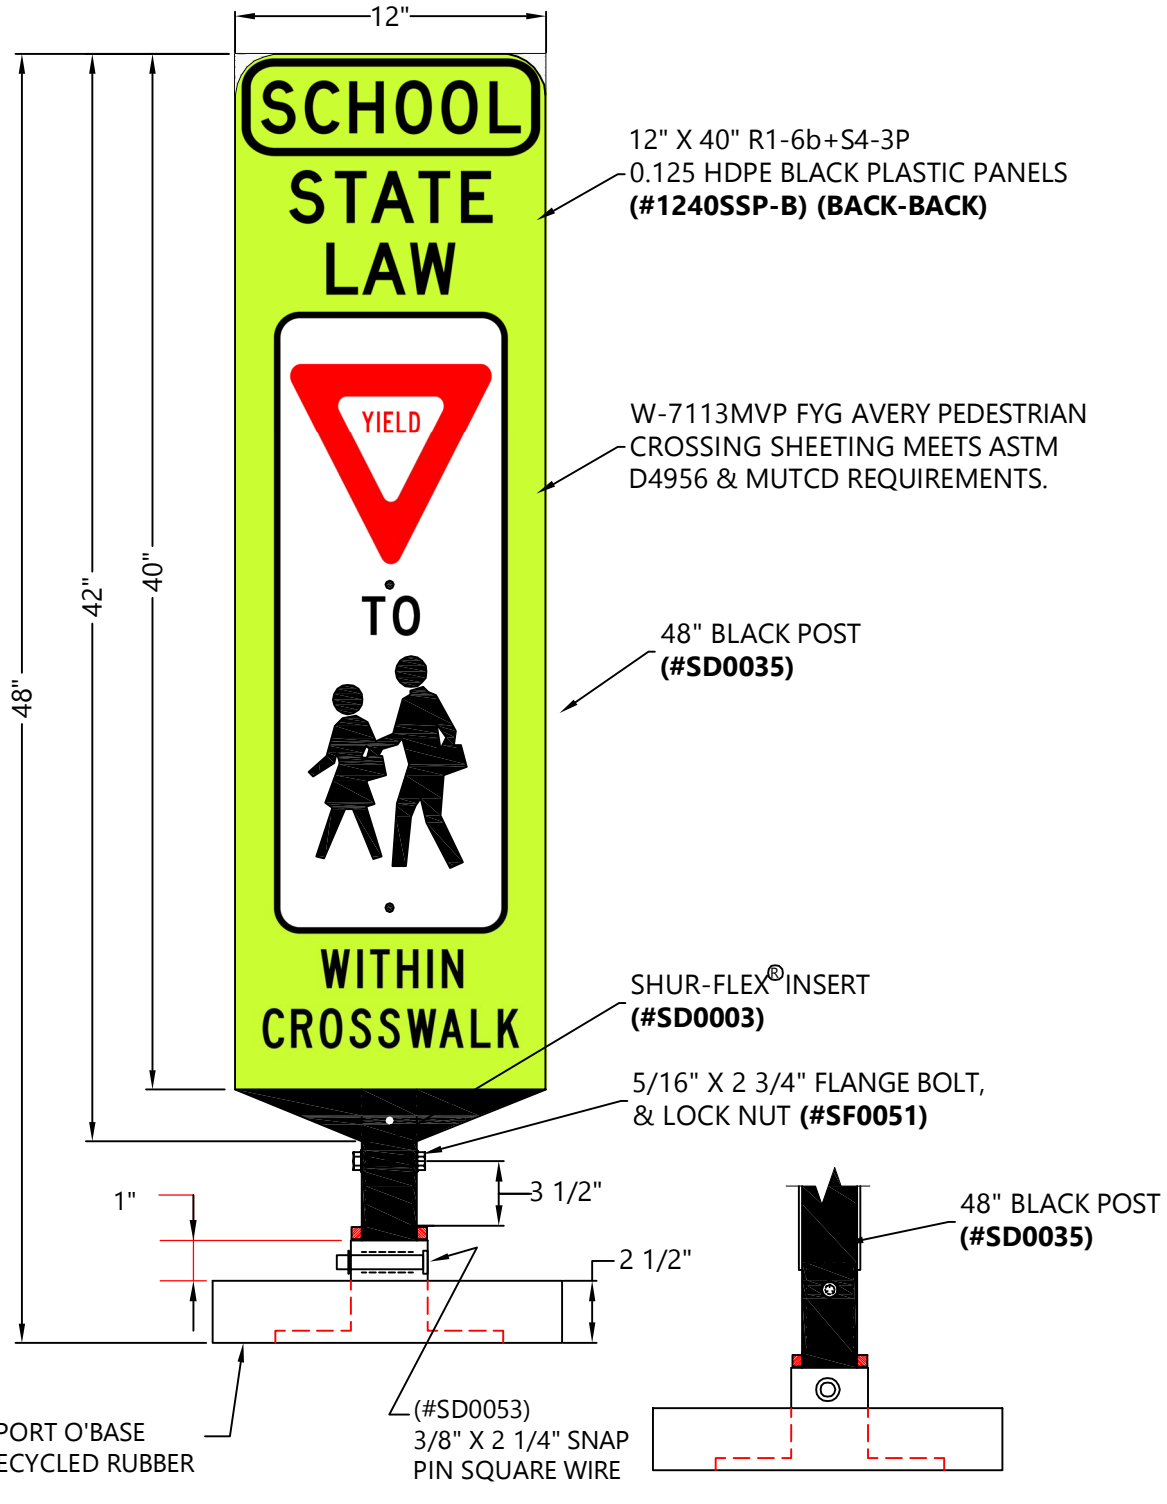

12" x 40" SCHOOL YIELD TO PEDESTRIAN (R1-6b+S4-3P) PANEL RB35 PORTABLE BASE DETAIL (#RB35CBBP R1-6b+S4-3P)

SHUR-TITE OBJECT MARKER RB35CBBP-R1-6b+S4-3P-013020.dwg: 1/30/2020 3:12:51 PM

RB35 PORT O'BASE
35# RECYCLED RUBBER
BASE

SHUR-TITE®
PRODUCTS

TYPE:
12" X 40" SCHOOL YIELD TO PEDESTRIAN (R1-6b+S4-3P) PANEL
RB 35 PORTABLE BASE

DRAWN BY: CSC	ITEM #: RB35CBBP/R1-6b+S4-3
CHECKED BY: DWH	DATE: 01/30/20
	SHEET: 1 OF 1