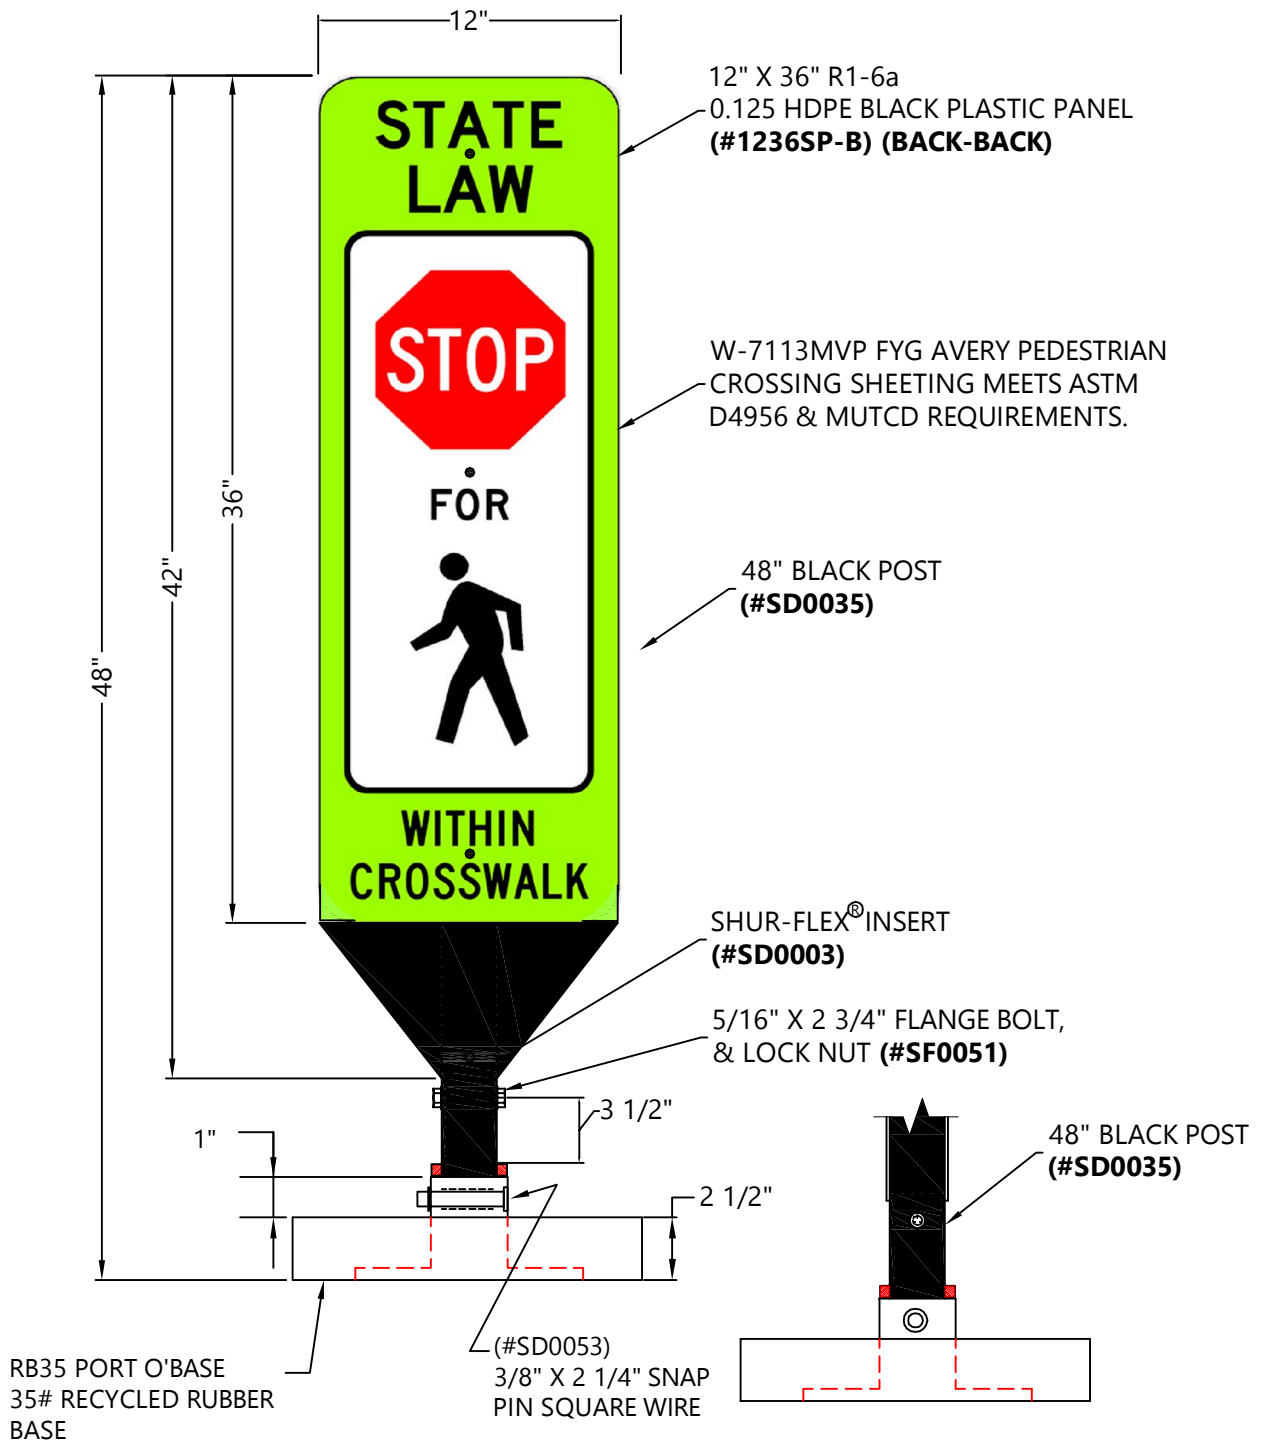

# 12" x 36" STOP FOR PEDESTRIAN (R1-6a) PANEL

## RB35 PORTABLE BASE DETAIL (#RB35CBBP R1-6a)

SHUR-TITE OBJECT MARKER RB35CBBP-R1-6a-013120.dwg: 1/31/2020 2:30:03 PM

**SHUR-TITE<sup>®</sup>  
PRODUCTS**

TYPE: 12" X 36" STOP FOR PEDESTRIAN (R1-6a) PANEL  
RB 35 PORTABLE BASE

DRAWN BY:	CSC	ITEM #:	RB35CBBP/R1-6a
CHECKED BY:	DWH	DATE:	01/31/20
		SHEET:	1 OF 1