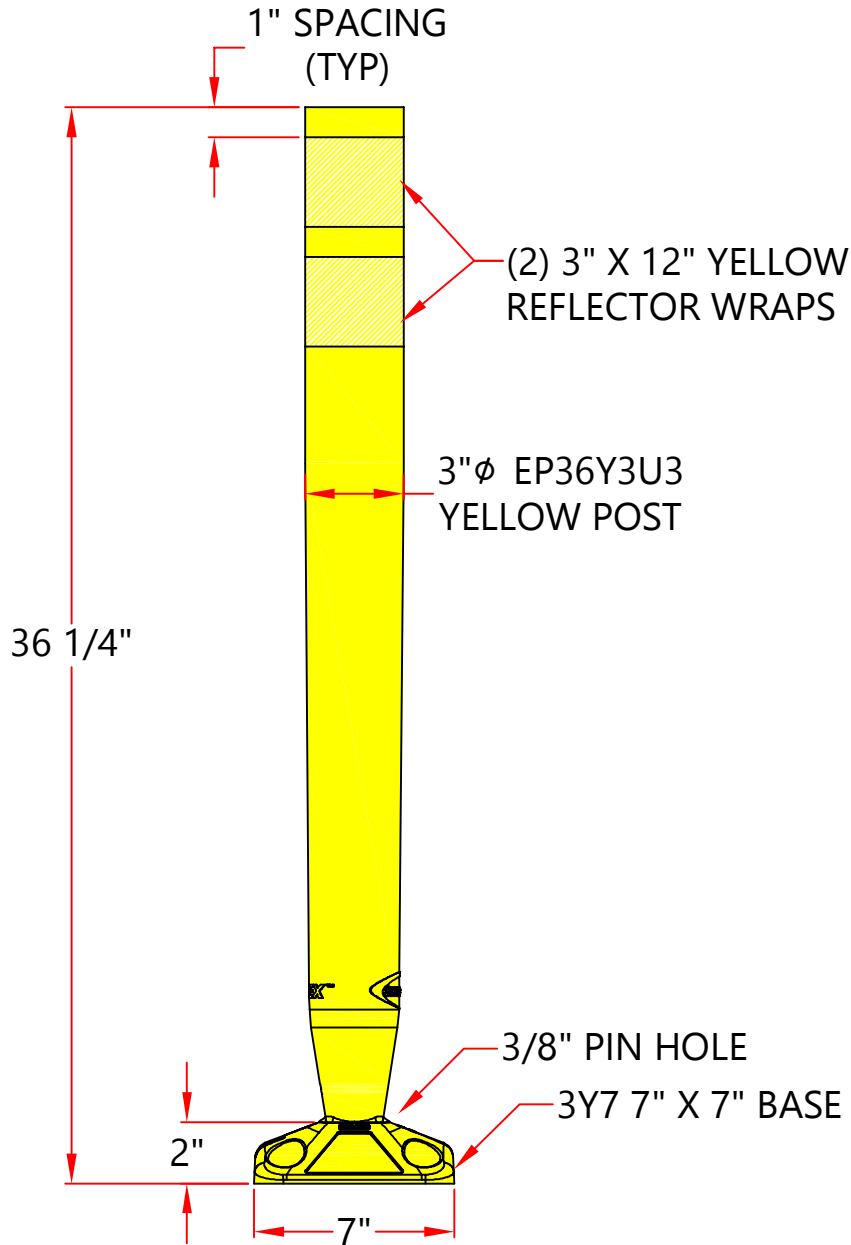

U-FLEX[®] SURFACE MOUNT

(36" YELLOW POST & BASE)

(#EY7C36Y3U3 POST & BASE)

SHUR-TITE/EY7C36Y3U3.dwg, 8/26/2020 4:40:53 PM

SHUR-TITE[®]
PRODUCTS

TYPE

3" U-FLEX[®] SURFACE MOUNT

DRAWN BY:

CSC

ITEM #:

EY7C36Y3U3

CHECKED BY:

DWH

DATE:

08/26/20

SHEET: