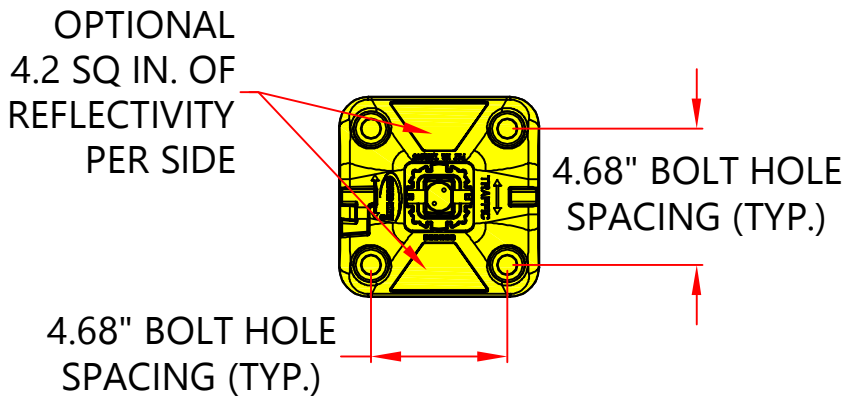

U-FLEX[®] SURFACE MOUNT

(36" YELLOW POST & BASE)

(#EY7C36Y3U3 POST & BASE)

SHUR-TITE/EY7C36Y3U3.dwg, 8/26/2020 4:40:53 PM

SHUR-TITE[®]
PRODUCTS

TYPE

3" U-FLEX[®] SURFACE MOUNT

DRAWN BY: