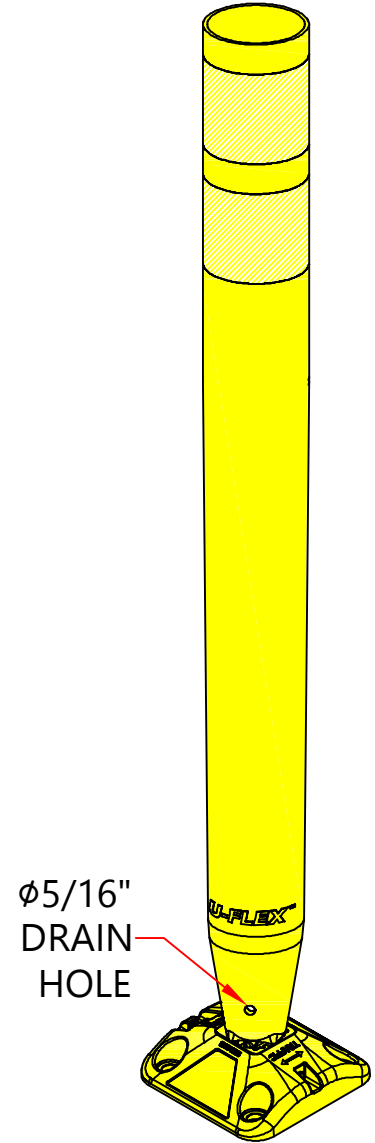

U-FLEX[®] SURFACE MOUNT

(36" YELLOW POST & BASE)

(#EY7C36Y3U3 POST & BASE)

SHUR-TITE/EY7C36Y3U3.dwg, 8/26/2020 4:40:53 PM

SHUR-TITE[®]
PRODUCTS

TYPE

3" U-FLEX[®] SURFACE MOUNT

DRAWN BY:

CSC

ITEM #:

EY7C36Y3U3

CHECKED BY:

DWH

DATE:

08/26/20

SHEET: