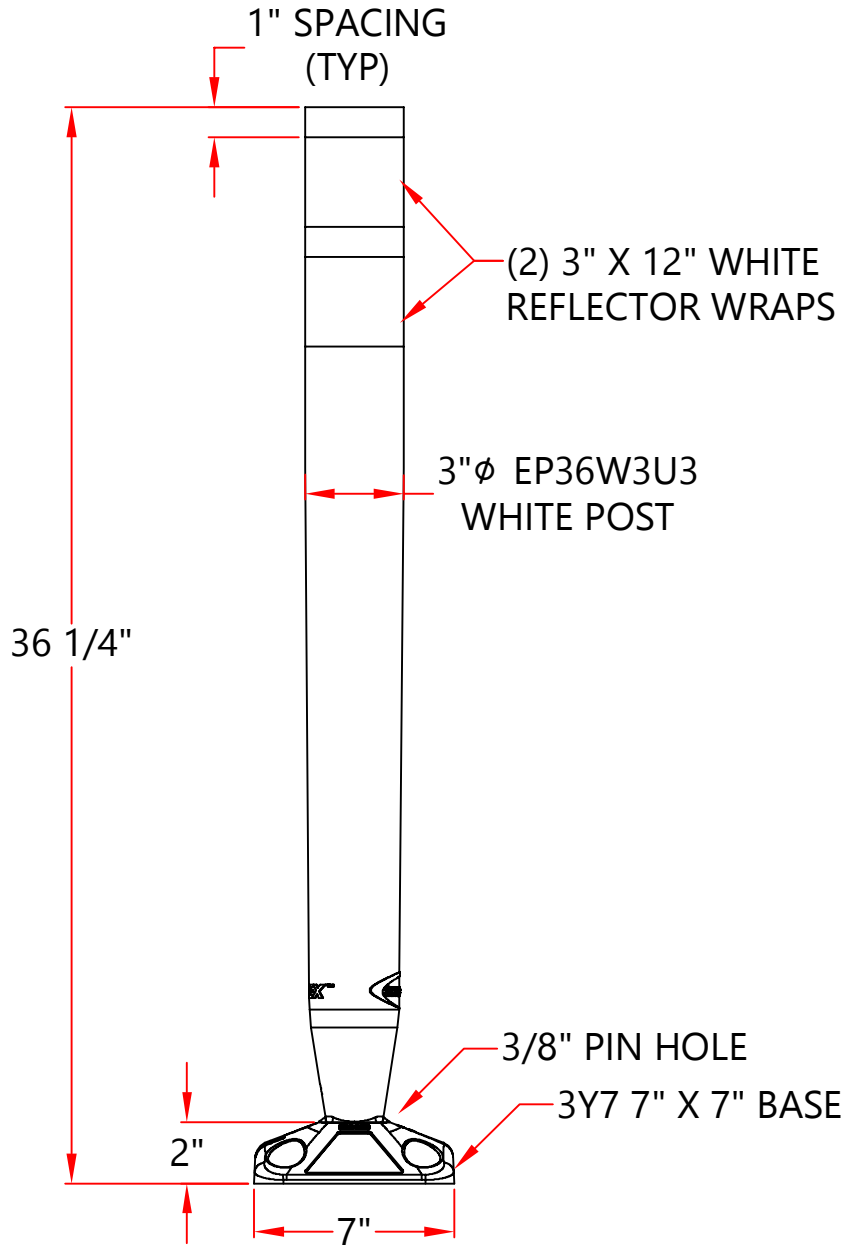

# U-FLEX<sup>®</sup> SURFACE MOUNT

(36" WHITE POST & BASE)

(#EW7C36W3U3 POST & BASE)

SHUR-TITE/EW7C36W3U3.dwg, 8/26/2020, 4:43:20 PM

SHUR-TITE<sup>®</sup>  
PRODUCTS

TYPE

3" U-FLEX<sup>®</sup> SURFACE MOUNT

DRAWN BY:

CSC

ITEM #:

EW7C36W3U3

CHECKED BY:

DWH

DATE:

08/26/20