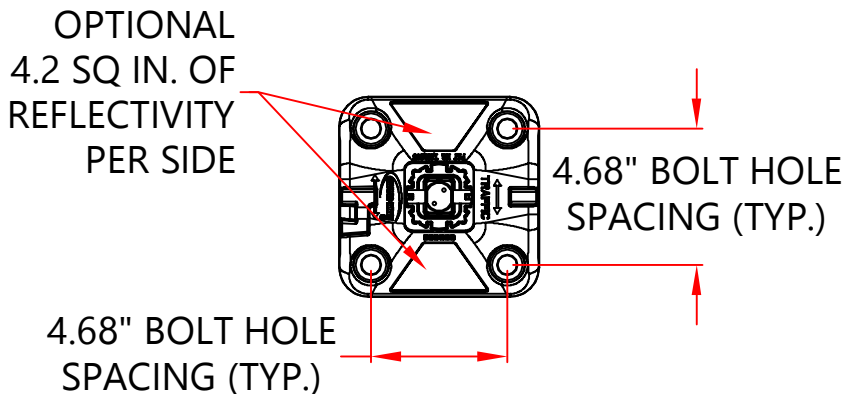

# U-FLEX<sup>®</sup> SURFACE MOUNT

(36" WHITE POST & BASE)

(#EW7C36W3U3 POST & BASE)

SHUR-TITE/EW7C36W3U3.dwg, 8/26/2020, 4:43:20 PM

SHUR-TITE<sup>®</sup>  
PRODUCTS

TYPE

3" U-FLEX<sup>®</sup> SURFACE MOUNT