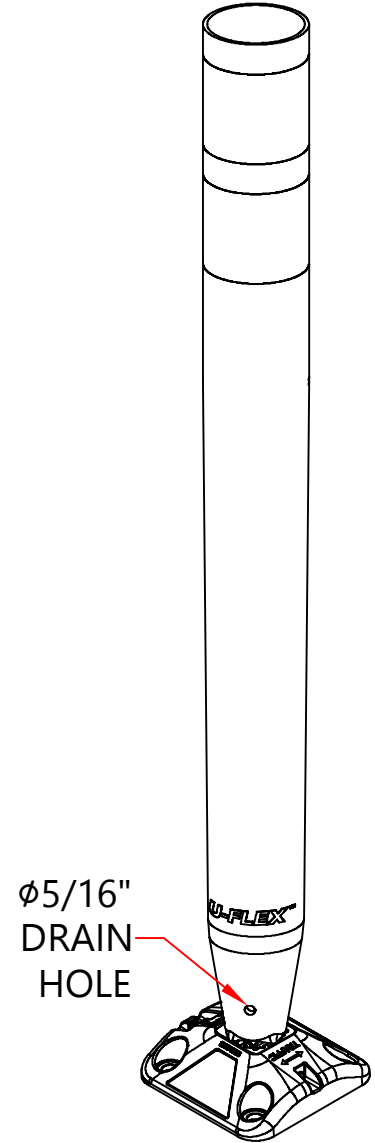

# U-FLEX<sup>®</sup> SURFACE MOUNT

(36" WHITE POST & BASE)

(#EW7C36W3U3 POST & BASE)

SHUR-TITE/EW7C36W3U3.dwg, 8/26/2020, 4:43:20 PM

SHUR-TITE<sup>®</sup>  
PRODUCTS

TYPE

3" U-FLEX<sup>®</sup> SURFACE MOUNT

DRAWN BY:

CSC

ITEM #:

EW7C36W3U3

CHECKED BY:

DWH

DATE:

08/26/20