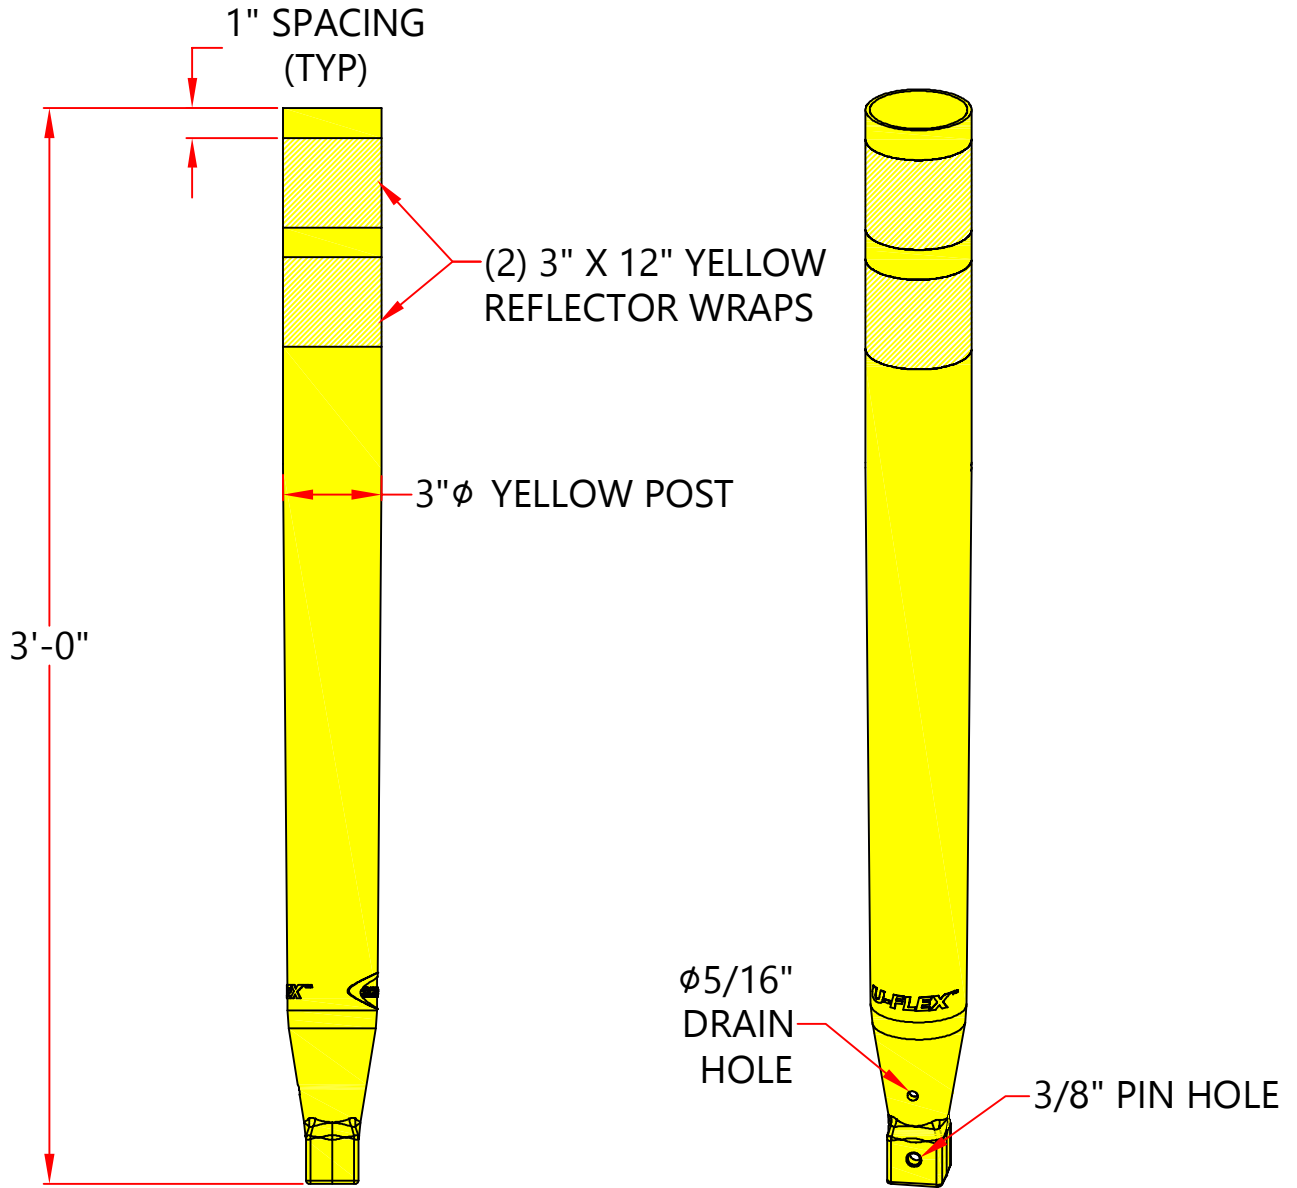

U-FLEX[®] YELLOW 36" POST (#EP36Y3U3)

SHUR-TITE/EP36Y3U3 082520.dwg, 8/25/2020 4:2:52 PM

SHUR-TITE[®]
PRODUCTS

TYPE

U-FLEX[®]
36" YELLOW POST

DRAWN BY:
CSC

ITEM #:
EP36Y3U3

CHECKED BY:
DWH