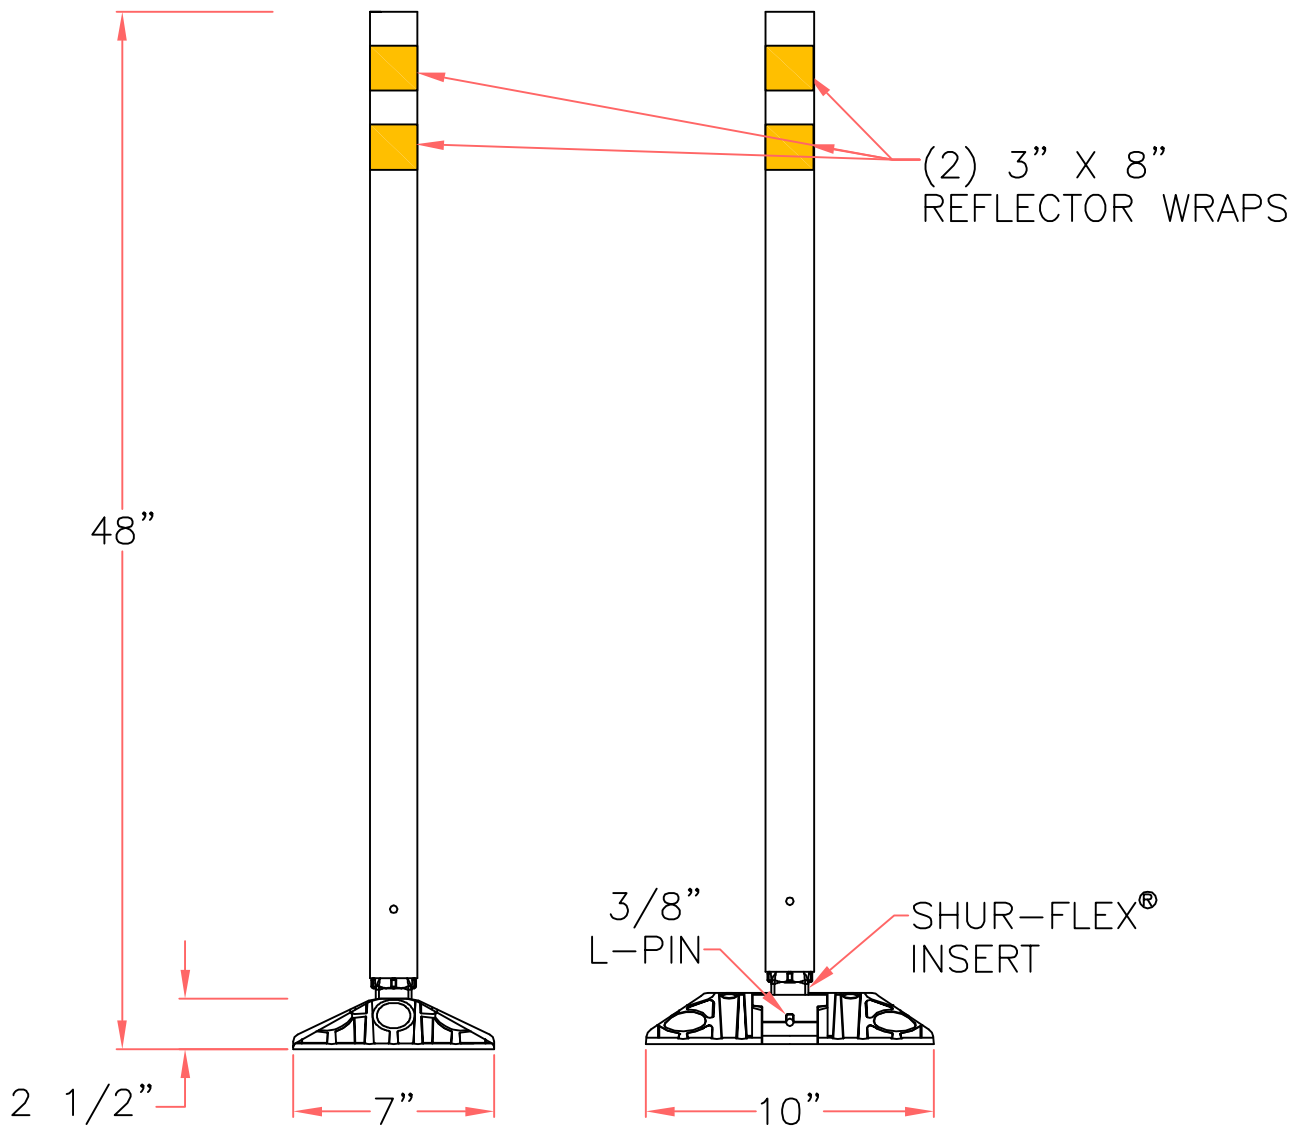

SHUR-FLEX[®] SURFACE MOUNT 48" POST

H:\SHUR-TITE\SHUR-FLEX SUR MNT\SF0140 48 IN 041312.dwg, 4/13/2012 11:28:01 AM

SHUR-TITE[®]
PRODUCTS

P. O. BOX 2283
ROUND ROCK, TEXAS 78680

(512) 218-9500

TYPE:

SHUR-FLEX[®] SURFACE MOUNT
48" POST

DRAWN BY:

PH

ITEM #:

SF0140

CHECKED BY:

DWH

DATE:

04/13/12