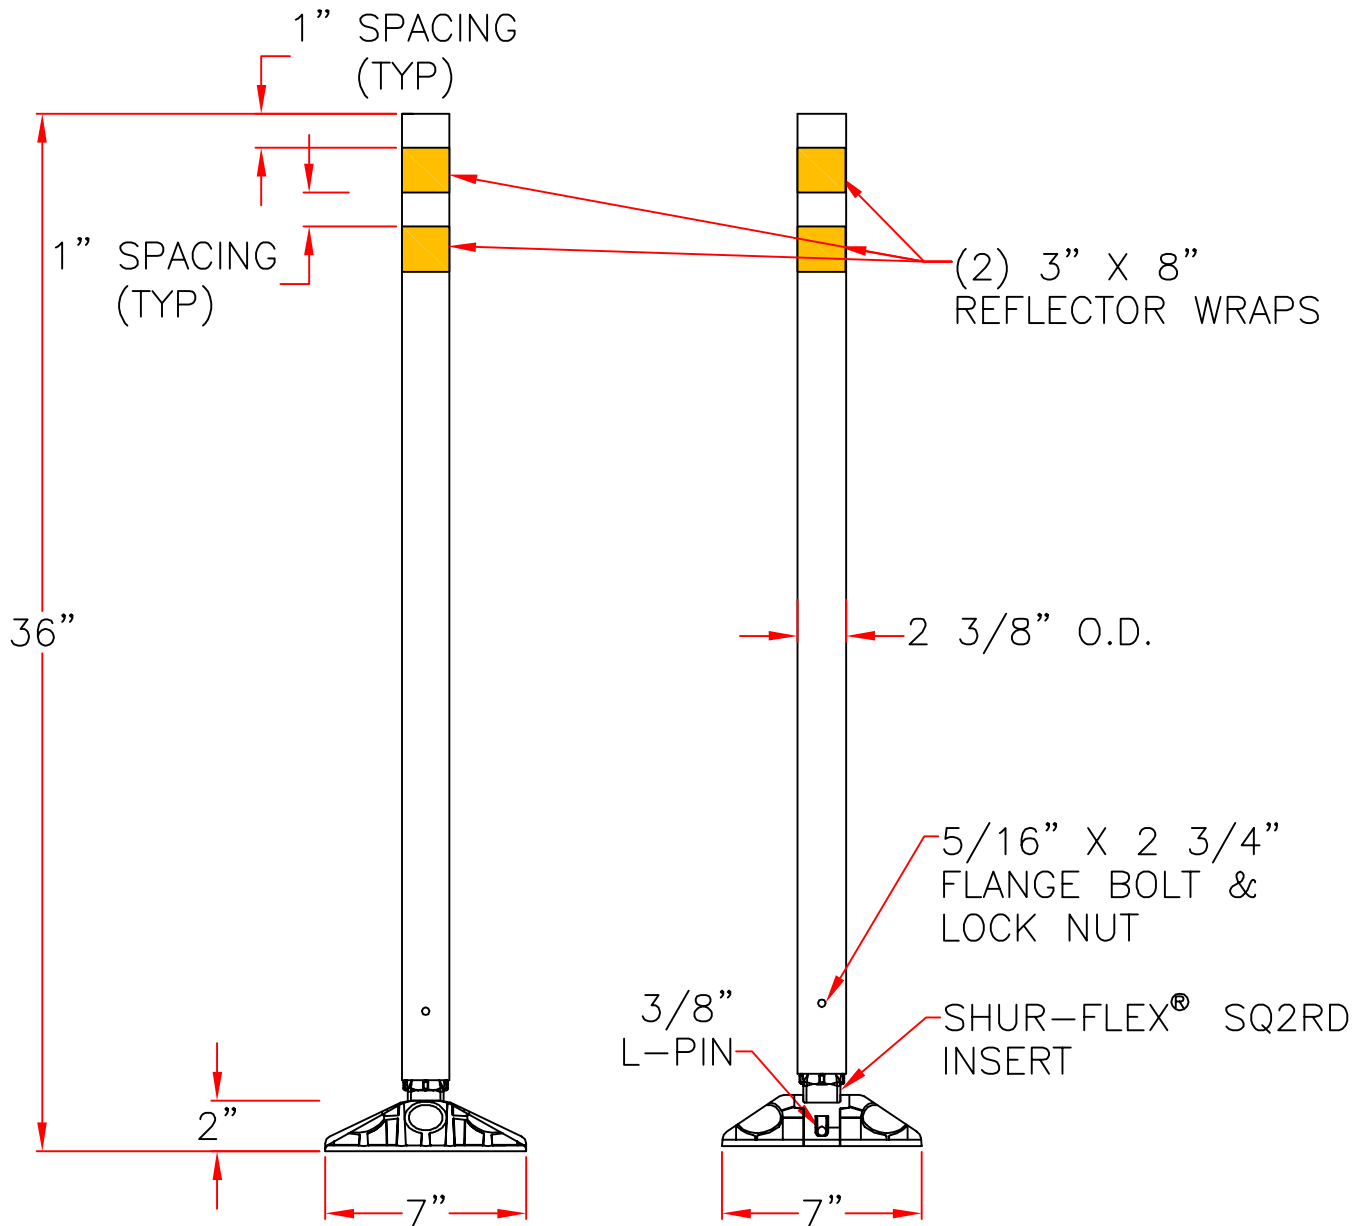

SHUR-FLEX[®] SURFACE MOUNT

36" POST

(#E7C36WP3)

P:\SHUR-TITE\SHUR-FLEX SUR MNT\E7C36WP3 061615.dwg, 6/16/2015 3:01:49 PM, PDF Complete

SHUR-TITE[®]
PRODUCTS

P.O. BOX 2283
ROUND ROCK, TEXAS 78680

(512) 218-9500

TYPE:

SHUR-FLEX[®] SURFACE MOUNT
36" POST

DRAWN BY:

PH

ITEM #:

E7C36WP3

CHECKED BY:

DWH