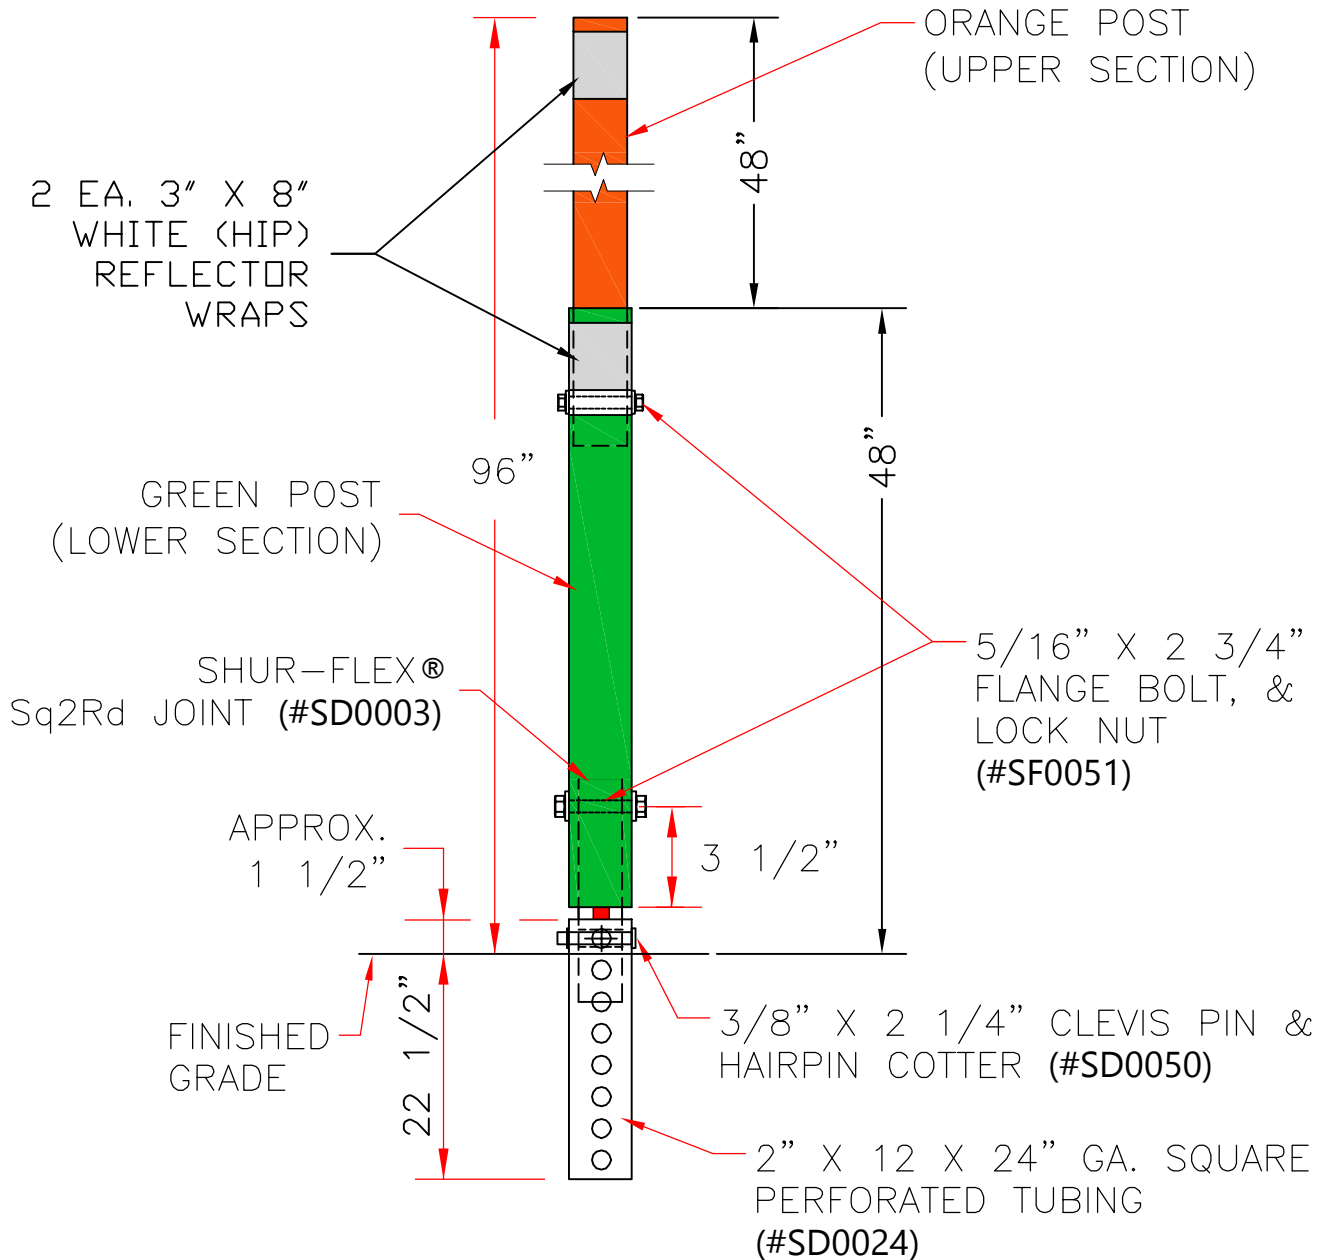

COLORADO DOT "96" SNOW-POLE"

SHUR-FLEX® DRIVEABLE DELINEATOR DETAIL (#SD0096)

PAT# 7,722,286

SHUR-TITE®
PRODUCTS

TYPE: COLORADO DOT
"96" SNOW-POLE"
SHUR-FLEX® DRIVEABLE DELINEATOR DETAIL

DRAWN BY: PH	ITEM #: SD0096
CHECKED BY: DWH	DATE: 04/16/15
	SHEET: 1 OF 1