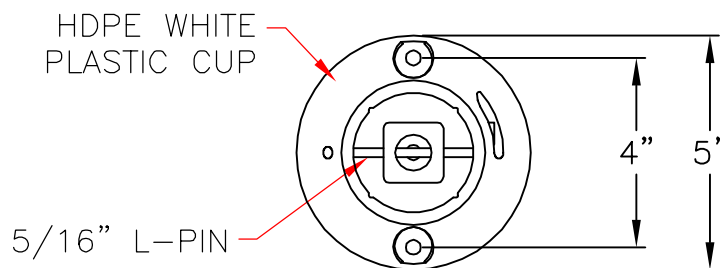

SHUR-TITE[®] CTB

"CUP MOUNT" DELINEATOR DETAIL

(#SC1417)

SHUR-TITE[®]
PRODUCTS

(512) 218-9500

TYPE: SHUR-TITE[®] CTB
"CUP MOUNT" DELINEATOR DETAIL

DRAWN BY: PH	PART#: SC 1417
CHECKED BY: DWH	DATE: 02/13/14 SHEET: 1 OF 1