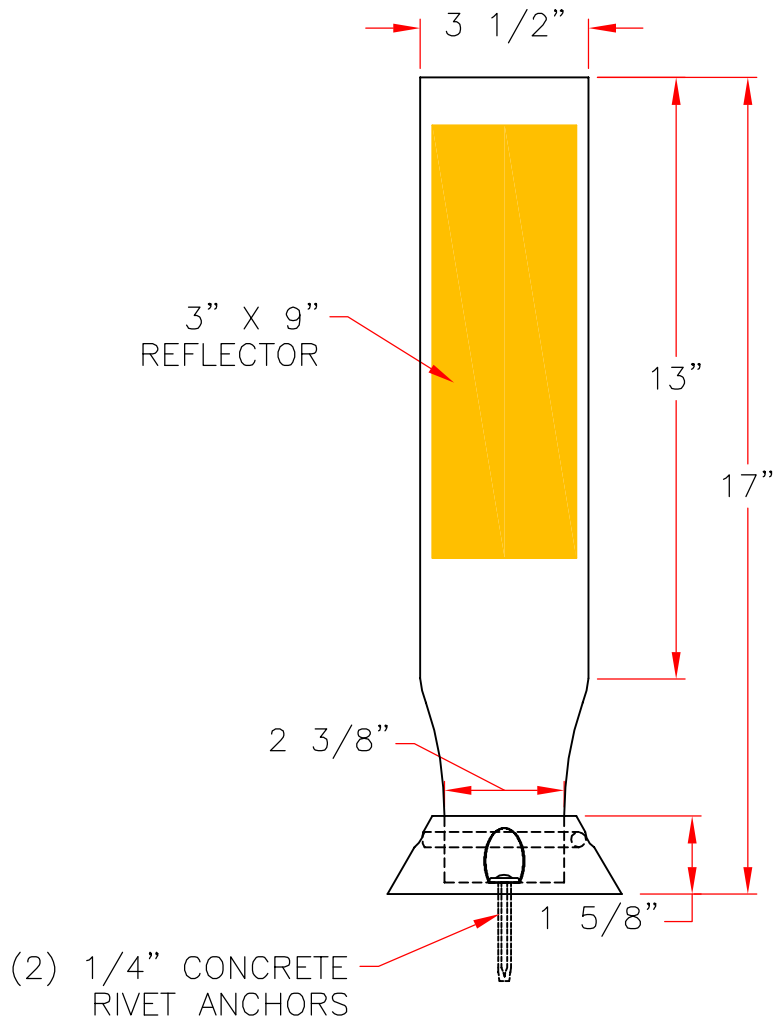

SHUR-TITE[®] CTB

"CUP MOUNT" DELINEATOR DETAIL

(#SC1417)

SHUR-TITE[®]
PRODUCTS

(512) 218-9500

TYPE: SHUR-TITE[®] CTB
"CUP MOUNT" DELINEATOR DETAIL

DRAWN BY: PH	PART#: SC 1417
CHECKED BY: DWH	DATE: 02/13/14 SHEET: 1 OF 1