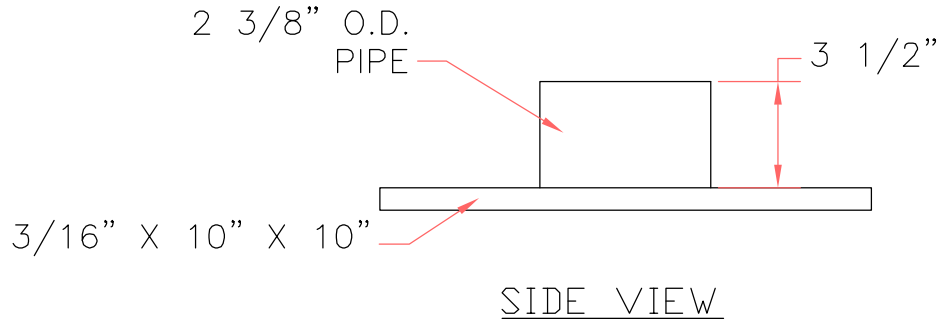

SHUR-TITE ASSEMBLY STAND

SHUR-TITE®
PRODUCTS

TYPE:

ASSEMBLY STAND

DRAWN BY:

PH

DATE:

07/18/07