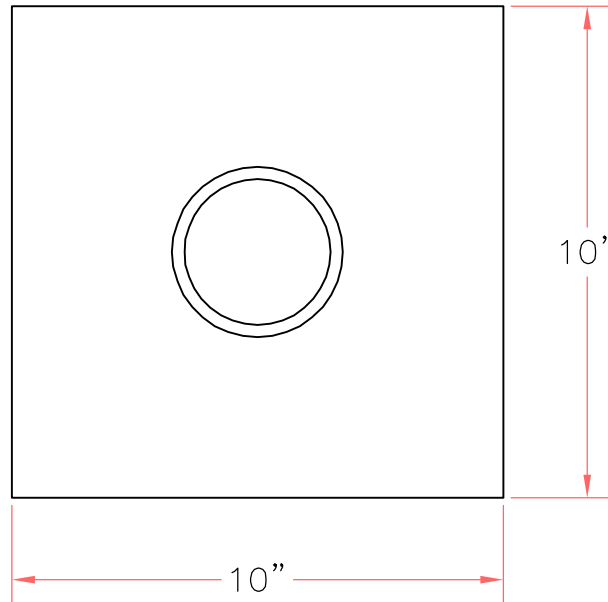

SHUR-TITE ASSEMBLY STAND

SHUR-TITE®
PRODUCTS

TYPE:

ASSEMBLY STAND

DRAWN BY:

PH

DATE:

07/18/07