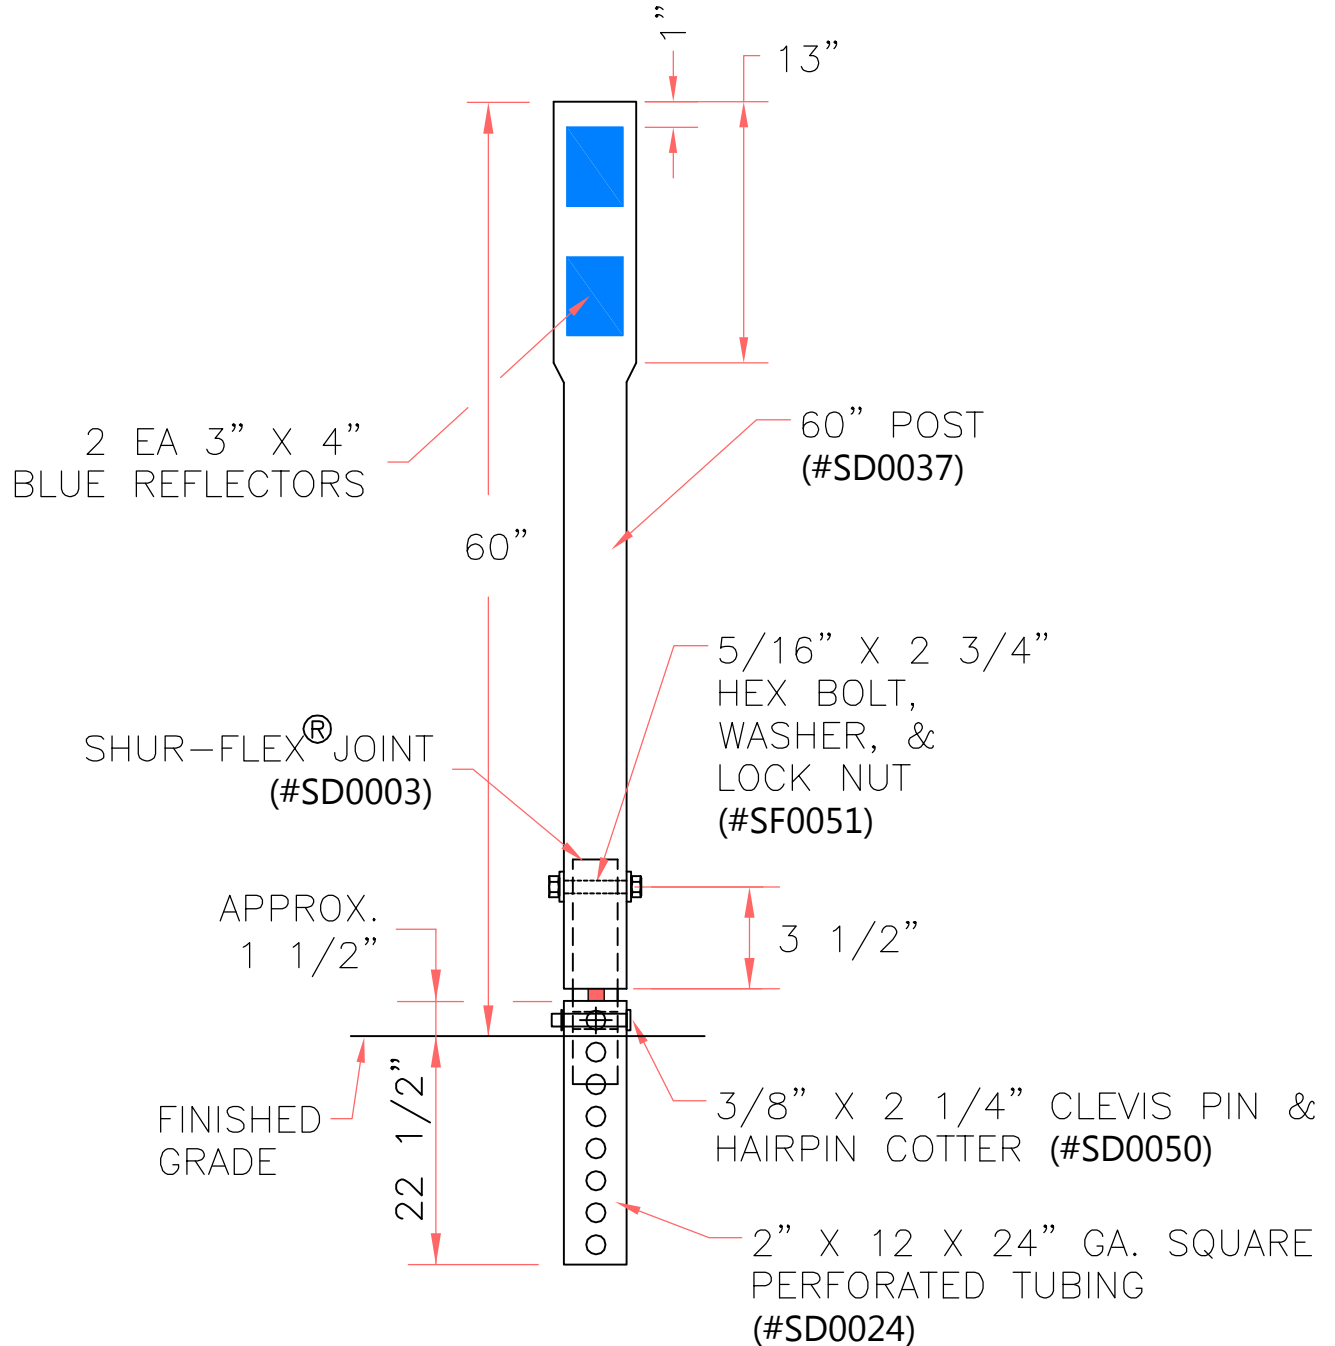

NEVADA DOT EMERGENCY CROSSOVER MARKER

SHUR-FLEX[®] DRIVEABLE DELINEATOR DETAIL (#SD0033)

PAT# 7,722,286

R:\SHUR-TITE\NEVADA\SD0033 090512.dwg, 9/5/2012 11:02:52 AM

SHUR-TITE[®]
PRODUCTS

P. O. BOX 2283
ROUND ROCK, TEXAS 78680

(512) 218-9500

TYPE: NEVADA DOT EMERGENCY
CROSSOVER MARKER
SHUR-FLEX[®] DRIVEABLE DELINEATOR DETAIL

DRAWN BY: PH	ITEM #: SD0033
CHECKED BY: DWH	DATE: 09/05/12
SHEET: 1 OF 1	