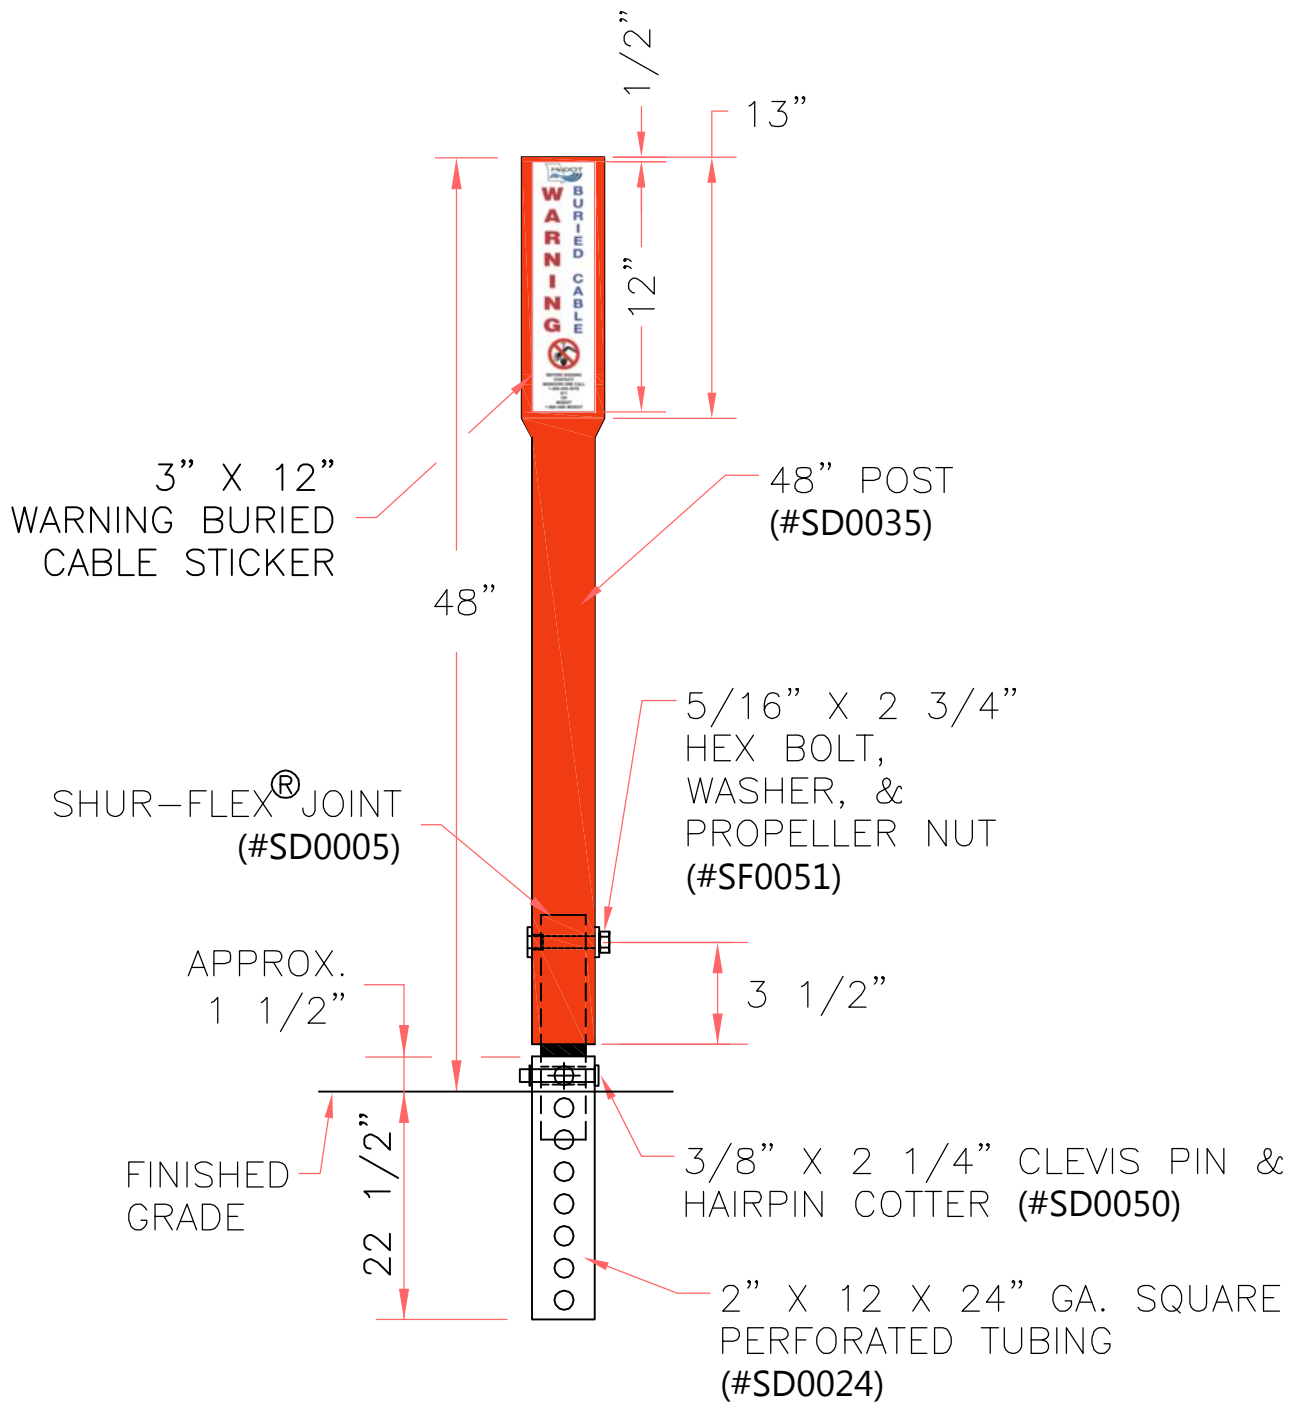

MODOT BURIED CABLE WARNING; DELINEATOR POST (#SD0031)

PAT# 7,722,286

H:\SHUR-TITE\MISSOURI\SF DR DEL SD0031 WARNING SIGN 101811.dwg, 10/19/2011 12:09:32 PM

SHUR-TITE[®]
PRODUCTS

P. O. BOX 2283
ROUND ROCK, TEXAS 78680

(512) 218-9500

TYPE: SHUR-FLEX[®] DRIVEABLE
DELINEATOR MODOT WARNING
BURIED CABLE POST DETAIL

DRAWN BY: PH	ITEM #: SD0031
CHECKED BY: DWH	DATE: 10/18/11
SHEET: 1 OF 1	