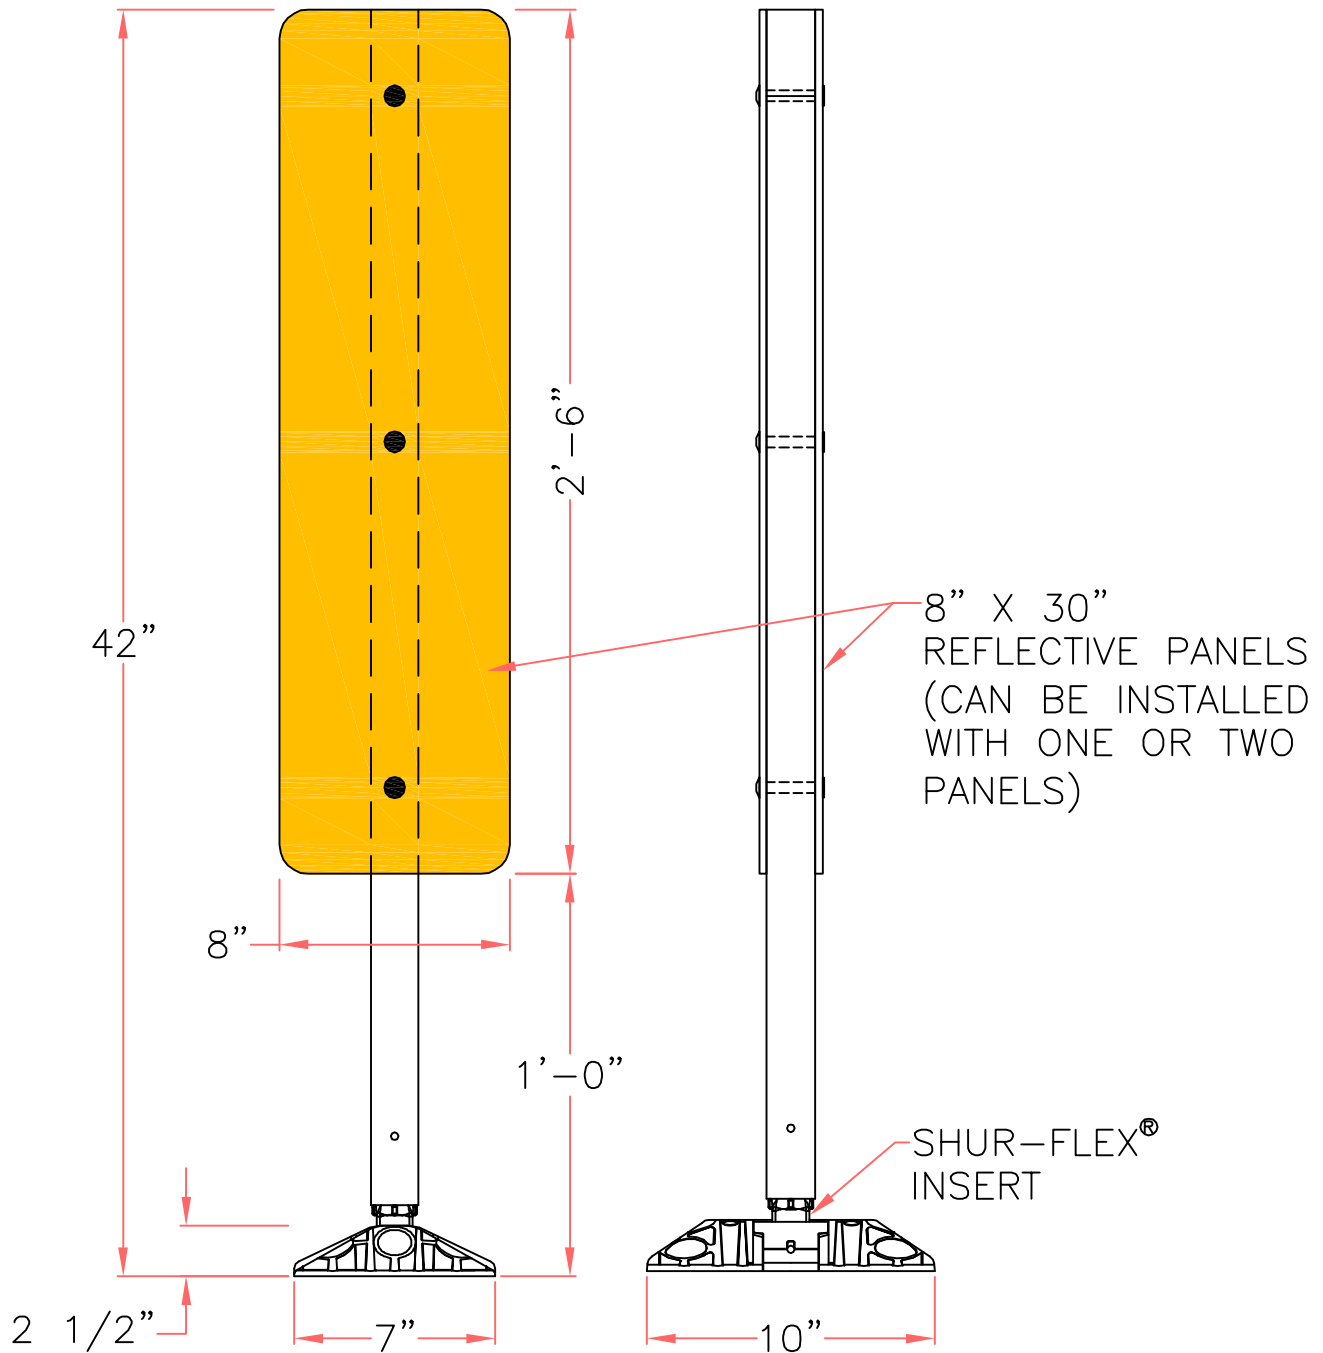

# SHUR-FLEX<sup>®</sup> SURFACE MOUNT HIGH VISIBILITY MEDIAN SEPARATOR

H:\SHUR-TITE\SHUR-FLEX SUR MNT\SF30MB 091411.dwg, 9/15/2011 2:34:49 PM

SHUR-TITE<sup>®</sup>  
PRODUCTS

P. O. BOX 2283  
ROUND ROCK, TEXAS 78680

(512) 218-9500

TYPE:

SHUR-FLEX<sup>®</sup> SURFACE MOUNT  
HIGH VISIBILITY MEDIAN SEPARATOR

DRAWN BY:

PH

ITEM #:

SF30MB

CHECKED BY: