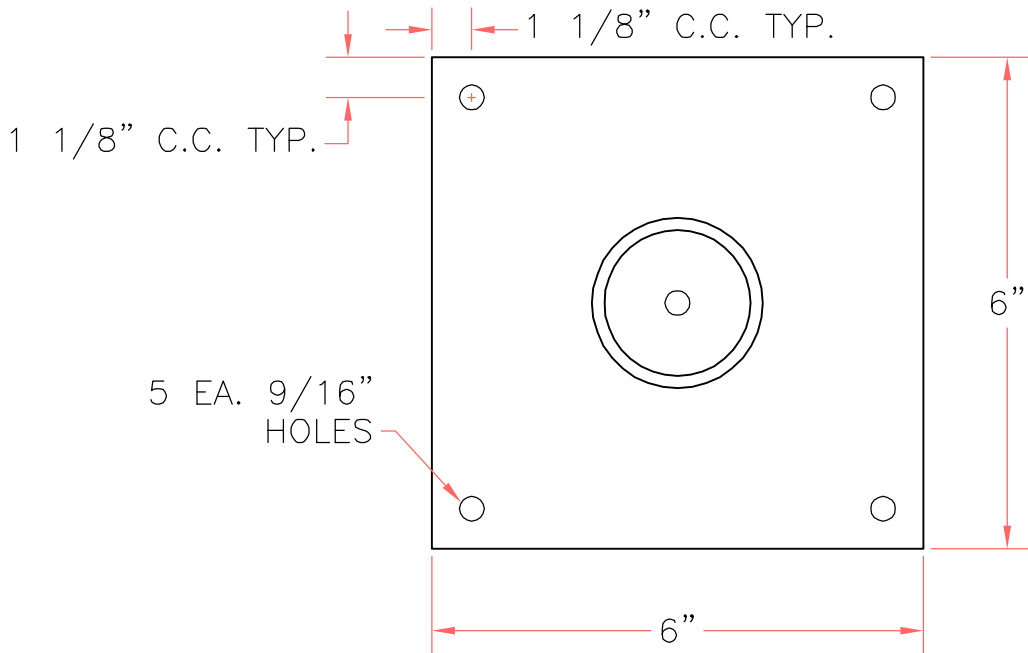

PLAN VIEW

**SHUR-TITE®
PRODUCTS**

TYPE:

BOLTDOWN SURFACE MOUNT
FOR MAILBOX SUPPORT

DRAWN BY:

PH

DATE:

07/18/07

CHECKED BY:

DWH

REVISION:

1

SHEET:

1 OF 1