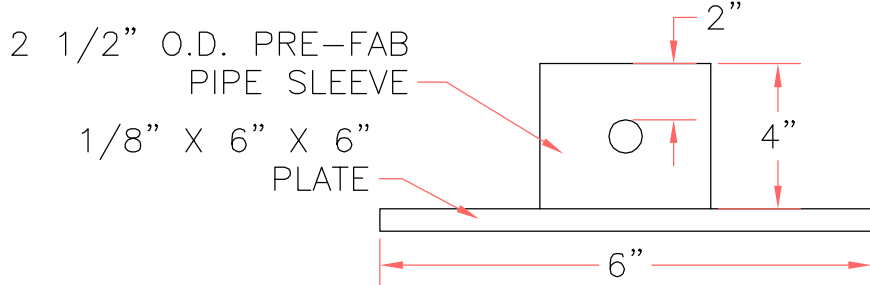

SHUR-TITE BOLTDOWN SURFACE MOUNT FOR MAILBOX SUPPORT

SIDE VIEW